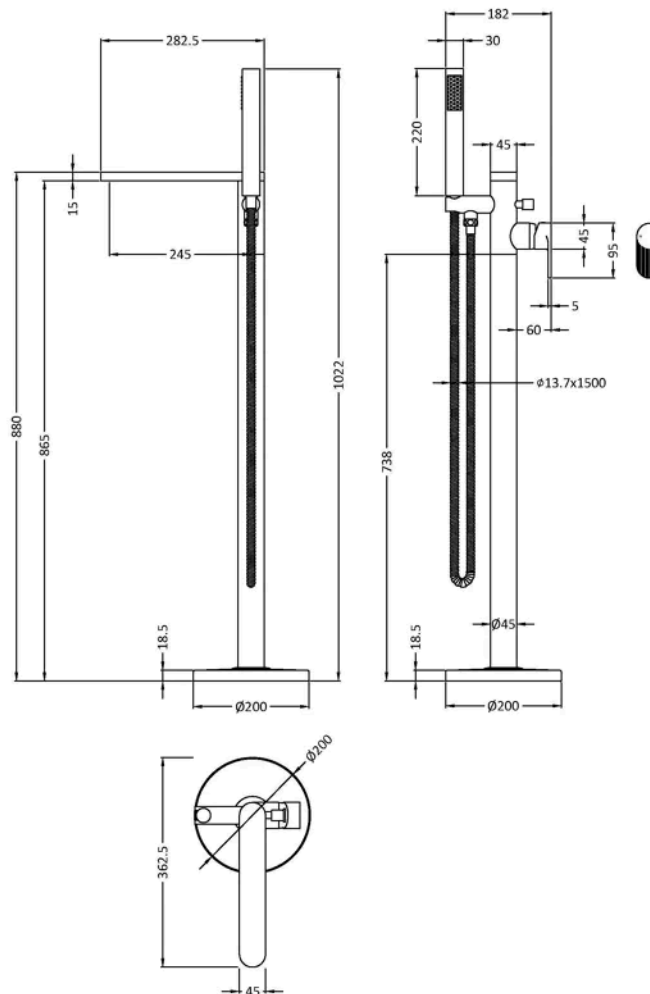

Sales Code: BIN421F

Barcode: 5056678478714

Brand: nuie

Description: nuie Cyprus Freestanding Matt Black Bath Shower Mixer

Product Dimensions

Product	880 x 200 x 282mm (H x W x D)
Packaged	250 x 400 x 980mm (H x W x D)
Outer Box	500 x 300mm (W x D)
Nett Weight	6.17 kg
Packaged Weight	6.17 kg

Packaging Details

Label Size (mm)	50 x 100
Label Colour	White
Label Qty	1.0000

Product Details

Country of Origin	China
Product Material	Brass
Control Type	Manual
Waste Type	Push Button
WRAS Approved	Yes
Valve/Cartridge Type	Single Lever Cartridge
Colour/Finish	Matt Black
Mount Type	Deck
Style	Contemporary
Handle Type	Lever/Round
Fixings Included	Yes
TMV2 Approved	No
TMV3 Approved	No
Pipe Size	1/2"
Handset Included	No
Hose Included	No
Min Operating Pressure	0.2 Bar
Tap Spout Height	113 mm
Tap Spout Projection	110 mm
Tap Tails Included	Yes
Valve / Cartridge Type	Single Lever Cartridge
Waste Included	No
Wras Approval No	250702036