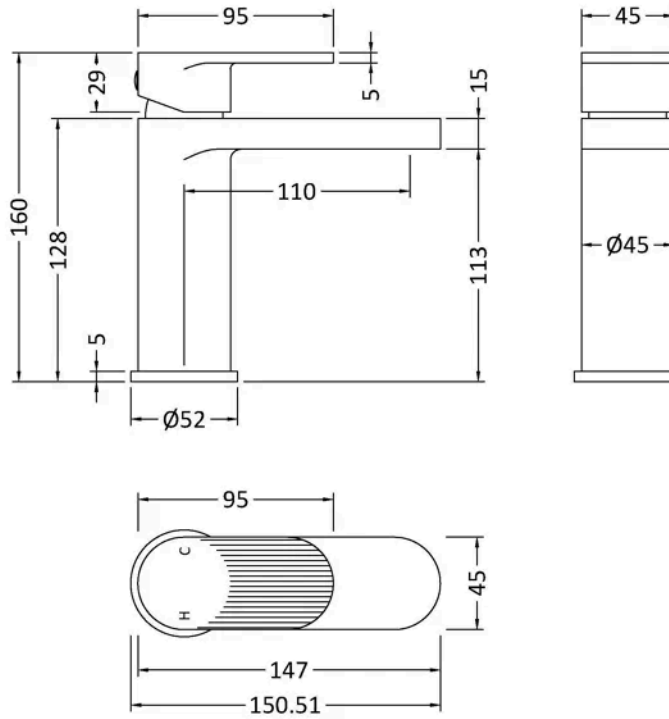

**Sales Code:** BIN405F

**Barcode:** 5056678478615

**Brand:** nuie

**Description:** nuie Cyprus Matt Black Mono Basin Mixer With Push Button Waste

### Product Dimensions

Product	160 x 52 x 150mm (H x W x D)
Packaged	95 x 225 x 275mm (H x W x D)
Outer Box	500 x 300mm (W x D)
Nett Weight	1.86 kg
Packaged Weight	1.86 kg

### Packaging Details

Label Size (mm)	50 x 100
Label Colour	White
Label Qty	1.0000

### Product Details

Country of Origin	China
Product Material	Brass
Control Type	Manual
Waste Type	Push Button
WRAS Approved	Yes
Valve/Cartridge Type	Single Lever Cartridge
Colour/Finish	Matt Black
Mount Type	Deck
Style	Contemporary
Handle Type	Lever/Round
Fixings Included	Yes
TMV2 Approved	No
TMV3 Approved	No
Pipe Size	1/2"
Handset Included	No
Hose Included	No
Min Operating Pressure	0.2 Bar
Tap Spout Height	113 mm
Tap Spout Projection	110 mm
Tap Tails Included	Yes
Valve / Cartridge Type	Single Lever Cartridge
Waste Included	Yes
Wras Approval No	250702009