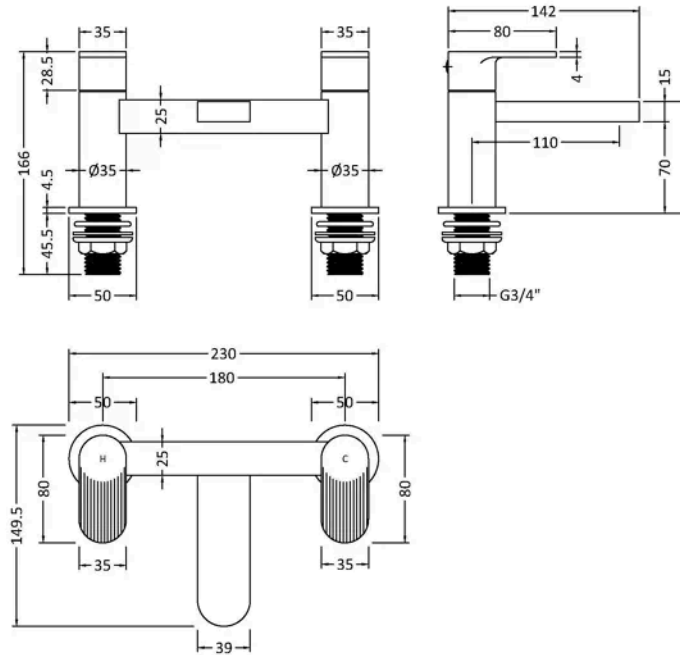

Sales Code: BIN403F

Barcode: 5056678478813

Brand: nuie

Description: nuie Cyprus Matt Black Deck Mounted Bath Filler

Product Dimensions

Product	116 x 230 x 142mm (H x W x D)
Packaged	185 x 190 x 270mm (H x W x D)
Outer Box	500 x 300mm (W x D)
Nett Weight	1.77 kg
Packaged Weight	1.77 kg

Packaging Details

Label Size (mm)	50 x 100
Label Colour	White
Label Qty	1.0000

Product Details

Country of Origin	China
Product Material	Brass
Control Type	Manual
Waste Type	Push Button
WRAS Approved	Yes
Valve/Cartridge Type	Single Lever Cartridge
Colour/Finish	Matt Black
Mount Type	Deck
Style	Contemporary
Handle Type	Lever/Round
Fixings Included	Yes
TMV2 Approved	No
TMV3 Approved	No
Pipe Size	1/2"
Handset Included	No
Hose Included	No
Min Operating Pressure	0.2 Bar
Tap Spout Height	113 mm
Tap Spout Projection	110 mm
Tap Tails Included	Yes
Valve / Cartridge Type	Single Lever Cartridge
Waste Included	No
Wras Approval No	250702014