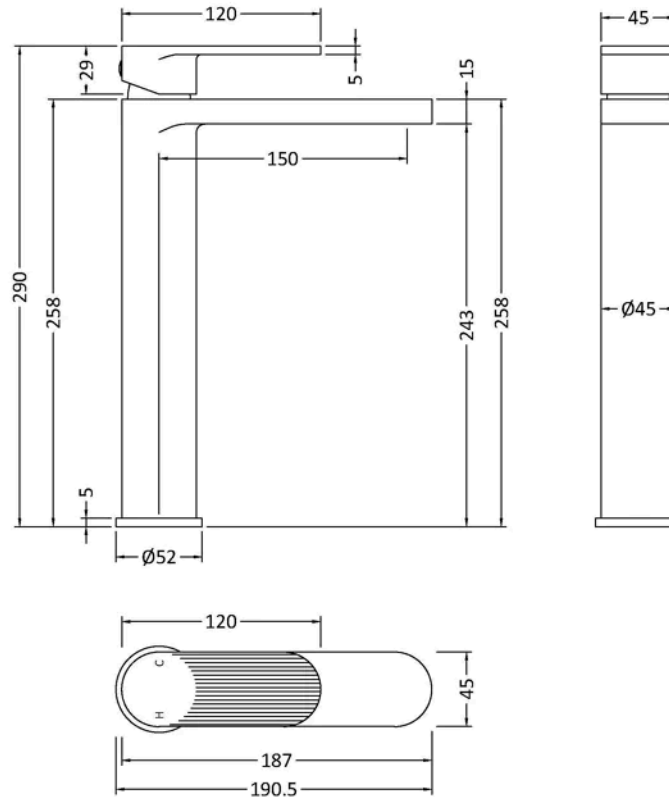

Sales Code: BIN370F

Barcode: 5056678478646

Brand: nuie

Description: nuie Cyprus Chrome High Rise Mono Basin Mixer

Product Dimensions

Product	290 x 52 x 190mm (H x W x D)
Packaged	95 x 265 x 325mm (H x W x D)
Outer Box	500 x 300mm (W x D)
Nett Weight	2.28 kg
Packaged Weight	2.28 kg

Packaging Details

Label Size (mm)	50 x 100
Label Colour	White
Label Qty	1.0000

Product Details

Country of Origin	China
Product Material	Brass
Control Type	Manual
Waste Type	Push Button
WRAS Approved	Yes
Valve/Cartridge Type	Single Lever Cartridge
Colour/Finish	Chrome
Mount Type	Deck
Style	Contemporary
Handle Type	Lever/Round
Fixings Included	Yes
TMV2 Approved	No
TMV3 Approved	No
Pipe Size	1/2"
Handset Included	No
Hose Included	No
Min Operating Pressure	0.2 Bar
Tap Spout Height	113 mm
Tap Spout Projection	110 mm
Tap Tails Included	Yes
Valve / Cartridge Type	Single Lever Cartridge
Waste Included	No
Wras Approval No	250702009