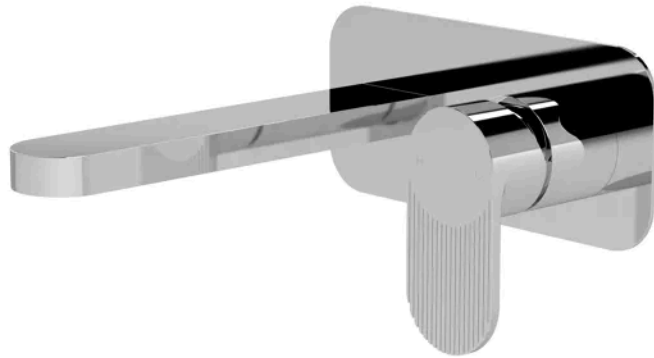

Sales Code: BIN328F

Barcode: 5056678478745

Brand: nuie

Description: nuie Cyprus Chrome 2 Tap Hole Wall Mounted Basin Mixer With Plate

Product Dimensions

Product	108 x 180 x 193mm (H x W x D)
Packaged	115 x 205 x 250mm (H x W x D)
Outer Box	500 x 300mm (W x D)
Nett Weight	1.86 kg
Packaged Weight	1.86 kg

Packaging Details

Label Size (mm)	50 x 100
Label Colour	White
Label Qty	1.0000

Product Details

Country of Origin	China
Product Material	Brass
Control Type	Manual
Waste Type	Push Button
WRAS Approved	Yes
Valve/Cartridge Type	Single Lever Cartridge
Colour/Finish	Chrome
Mount Type	Wall Hung
Style	Contemporary
Handle Type	Lever/Round
Fixings Included	Yes
TMV2 Approved	No
TMV3 Approved	No
Pipe Size	1/2"
Handset Included	No
Hose Included	No
Min Operating Pressure	0.2 Bar
Tap Spout Height	113 mm
Tap Spout Projection	175 mm
Tap Tails Included	Yes
Valve / Cartridge Type	Single Lever Cartridge
Waste Included	No
Wras Approval No	250702015