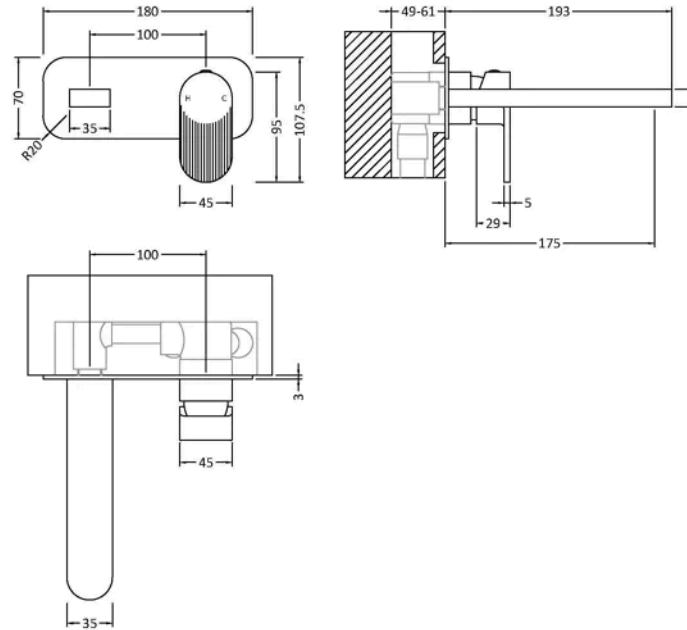

Sales Code: BIN328F

Barcode: 5056678478745

Brand: nuie

Description: nuie Cyprus Chrome 2 Tap Hole Wall Mounted Basin Mixer With Plate

Product Dimensions

Product	108 x 180 x 193mm (H x W x D)
Packaged	115 x 205 x 250mm (H x W x D)
Outer Box	500 x 300mm (W x D)
Nett Weight	1.86 kg
Packaged Weight	1.86 kg

Packaging Details

Label Size (mm)	50 x 100
Label Colour	White
Label Qty	1.0000

Product Details

Country of Origin	China
Product Material	Brass
Control Type	Manual
Waste Type	Push Button
WRAS Approved	Yes
Valve/Cartridge Type	Single Lever Cartridge
Colour/Finish	Chrome
Mount Type	Wall Hung
Style	Contemporary
Handle Type	Lever/Round
Fixings Included	Yes
TMV2 Approved	No
TMV3 Approved	No
Pipe Size	1/2"
Handset Included	No
Hose Included	No
Min Operating Pressure	0.2 Bar
Tap Spout Height	113 mm
Tap Spout Projection	175 mm
Tap Tails Included	Yes
Valve / Cartridge Type	Single Lever Cartridge
Waste Included	No
Wras Approval No	250702015