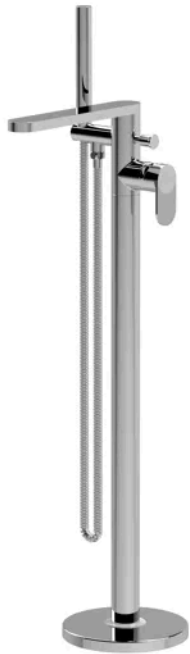

Sales Code: BIN321F

Barcode: 5056678478691

Brand: nuie

Description: nuie Cyprus Chrome Freestanding Bath Shower Mixer

Product Dimensions

Product	880 x 200 x 282mm (H x W x D)
Packaged	250 x 400 x 980mm (H x W x D)
Outer Box	500 x 300mm (W x D)
Nett Weight	6.17 kg
Packaged Weight	6.17 kg

Packaging Details

Label Size (mm)	50 x 100
Label Colour	White
Label Qty	1.0000

Product Details

Country of Origin	China
Product Material	Brass
Control Type	Manual
Waste Type	Push Button
WRAS Approved	Yes
Valve/Cartridge Type	Single Lever Cartridge
Colour/Finish	Chrome
Mount Type	Deck
Style	Contemporary
Handle Type	Lever/Round
Fixings Included	Yes
TMV2 Approved	No
TMV3 Approved	No
Pipe Size	1/2"
Handset Included	No
Hose Included	No
Min Operating Pressure	0.2 Bar
Tap Spout Height	113 mm
Tap Spout Projection	110 mm
Tap Tails Included	Yes
Valve / Cartridge Type	Single Lever Cartridge
Waste Included	No
Wras Approval No	250702036