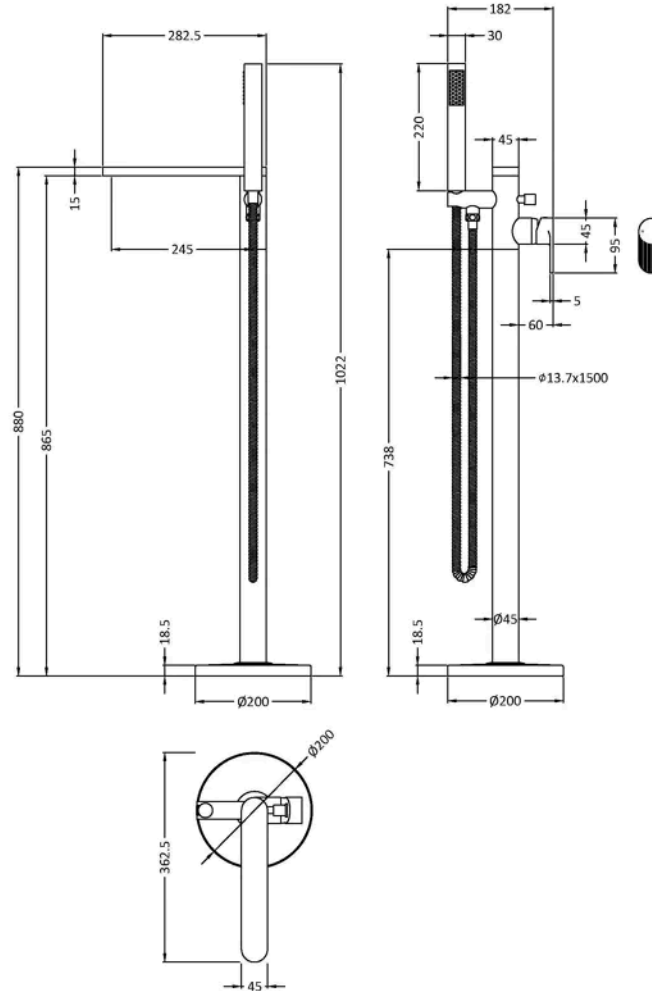

Sales Code: BIN321F

Barcode: 5056678478691

Brand: nuie

Description: nuie Cyprus Chrome Freestanding Bath Shower Mixer

Product Dimensions

Product	880 x 200 x 282mm (H x W x D)
Packaged	250 x 400 x 980mm (H x W x D)
Outer Box	500 x 300mm (W x D)
Nett Weight	6.17 kg
Packaged Weight	6.17 kg

Packaging Details

Label Size (mm)	50 x 100
Label Colour	White
Label Qty	1.0000

Product Details

Country of Origin	China
Product Material	Brass
Control Type	Manual
Waste Type	Push Button
WRAS Approved	Yes
Valve/Cartridge Type	Single Lever Cartridge
Colour/Finish	Chrome
Mount Type	Deck
Style	Contemporary
Handle Type	Lever/Round
Fixings Included	Yes
TMV2 Approved	No
TMV3 Approved	No
Pipe Size	1/2"
Handset Included	No
Hose Included	No
Min Operating Pressure	0.2 Bar
Tap Spout Height	113 mm
Tap Spout Projection	110 mm
Tap Tails Included	Yes
Valve / Cartridge Type	Single Lever Cartridge
Waste Included	No
Wras Approval No	250702036