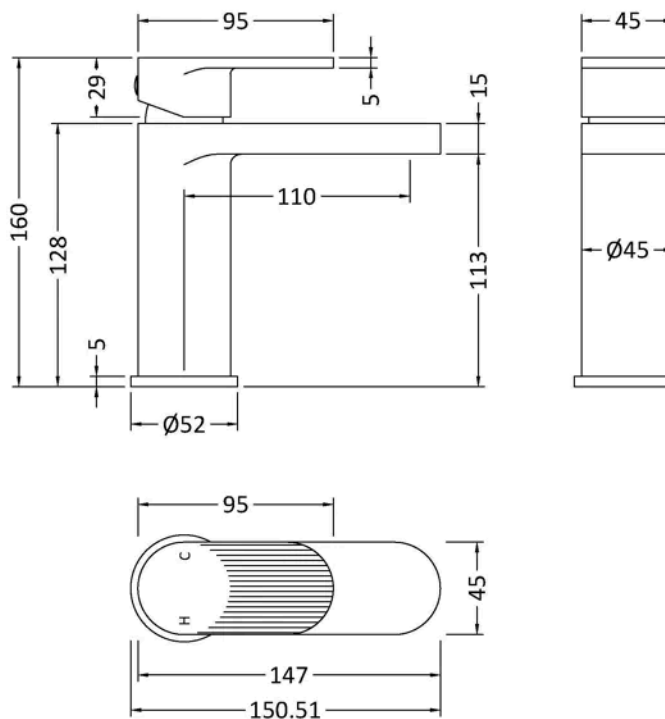

**Sales Code:** BIN305F

**Barcode:** 5056678478592

**Brand:** nuie

**Description:** nuie Cyprus Chrome Fluted Mono Basin Mixer With Push Button Waste

### Product Dimensions

Product	160 x 52 x 150mm (H x W x D)
Packaged	95 x 225 x 275mm (H x W x D)
Outer Box	500 x 300mm (W x D)
Nett Weight	1.86 kg
Packaged Weight	1.86 kg

### Packaging Details

Label Size (mm)	50 x 100
Label Colour	White
Label Qty	1.0000

### Product Details

Country of Origin	China
Product Material	Brass
Control Type	Manual
Waste Type	Push Button
WRAS Approved	Yes
Valve/Cartridge Type	Single Lever Cartridge
Colour/Finish	Chrome
Mount Type	Deck
Style	Contemporary
Handle Type	Lever/Round
Fixings Included	Yes
TMV2 Approved	No
TMV3 Approved	No
Pipe Size	1/2"
Handset Included	No
Hose Included	No
Min Operating Pressure	0.2 Bar
Tap Spout Height	113 mm
Tap Spout Projection	110 mm
Tap Tails Included	Yes
Valve / Cartridge Type	Single Lever Cartridge
Waste Included	Yes
Wras Approval No	250702009