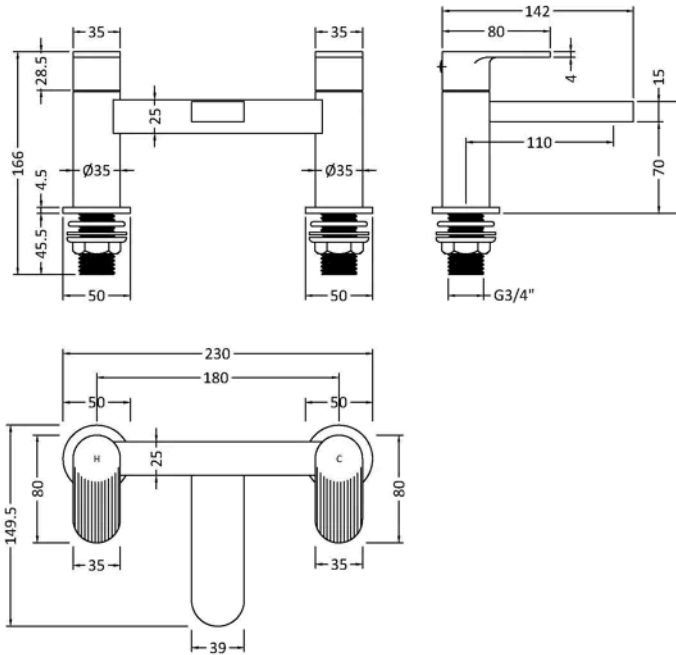

Sales Code: BIN303F

Barcode: 5056678478790

Brand: nuie

Description: nuie Cyprus Chrome Deck Mounted Bath Filler

Product Dimensions

Product	116 x 230 x 142mm (H x W x D)
Packaged	185 x 190 x 270mm (H x W x D)
Outer Box	500 x 300mm (W x D)
Nett Weight	1.77 kg
Packaged Weight	1.77 kg

Packaging Details

Label Size (mm)	50 x 100
Label Colour	White
Label Qty	1.0000

Product Details

Country of Origin	China
Product Material	Brass
Control Type	Manual
Waste Type	Push Button
WRAS Approved	Yes
Valve/Cartridge Type	Single Lever Cartridge
Colour/Finish	Chrome
Mount Type	Deck
Style	Contemporary
Handle Type	Lever/Round
Fixings Included	Yes
TMV2 Approved	No
TMV3 Approved	No
Pipe Size	1/2"
Handset Included	No
Hose Included	No
Min Operating Pressure	0.2 Bar
Tap Spout Height	113 mm
Tap Spout Projection	110 mm
Tap Tails Included	Yes
Valve / Cartridge Type	Single Lever Cartridge
Waste Included	No
Wras Approval No	250702014