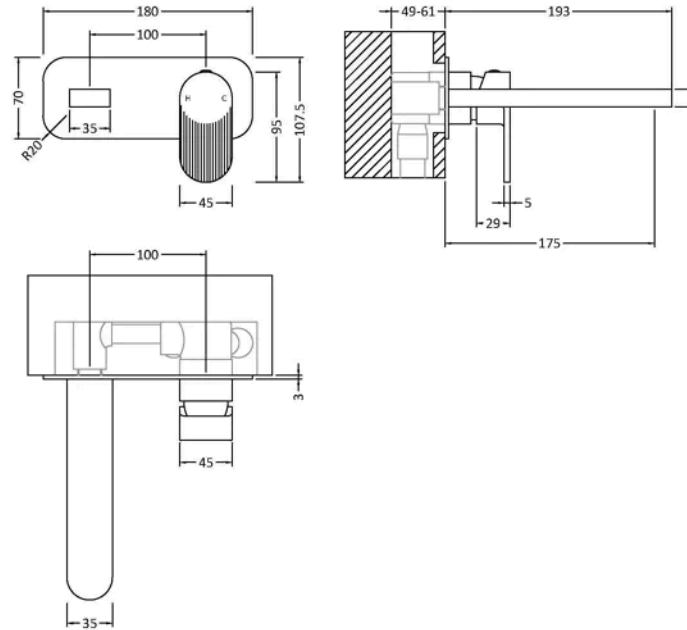

Sales Code: BIN1528F

Barcode: 5056678478752

Brand: nuie

Description: nuie Cyprus Brushed Bronze 2 Tap Hole Basin Mixer With Plate

Product Dimensions

Product	108 x 180 x 193mm (H x W x D)
Packaged	115 x 205 x 250mm (H x W x D)
Outer Box	500 x 300mm (W x D)
Nett Weight	1.86 kg
Packaged Weight	1.86 kg

Packaging Details

Label Size (mm)	50 x 100
Label Colour	White
Label Qty	1.0000

Product Details

Country of Origin	China
Product Material	Brass
Control Type	Manual
Waste Type	Push Button
WRAS Approved	Yes
Valve/Cartridge Type	Single Lever Cartridge
Colour/Finish	Brushed Bronze
Mount Type	Wall Hung
Style	Contemporary
Handle Type	Lever/Round
Fixings Included	Yes
TMV2 Approved	No
TMV3 Approved	No
Pipe Size	1/2"
Handset Included	No
Hose Included	No
Min Operating Pressure	0.2 Bar
Tap Spout Height	113 mm
Tap Spout Projection	175 mm
Tap Tails Included	Yes
Valve / Cartridge Type	Single Lever Cartridge
Waste Included	No
Wras Approval No	250702015