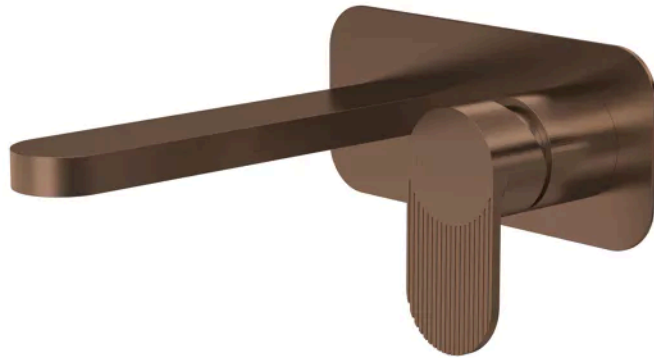

Sales Code: BIN1528F

Barcode: 5056678478752

Brand: nuie

Description: nuie Cyprus Brushed Bronze 2 Tap Hole Basin Mixer With Plate

Product Dimensions

Product	108 x 180 x 193mm (H x W x D)
Packaged	115 x 205 x 250mm (H x W x D)
Outer Box	500 x 300mm (W x D)
Nett Weight	1.86 kg
Packaged Weight	1.86 kg

Packaging Details

Label Size (mm)	50 x 100
Label Colour	White
Label Qty	1.0000

Product Details

Country of Origin	China
Product Material	Brass
Control Type	Manual
Waste Type	Push Button
WRAS Approved	Yes
Valve/Cartridge Type	Single Lever Cartridge
Colour/Finish	Brushed Bronze
Mount Type	Wall Hung
Style	Contemporary
Handle Type	Lever/Round
Fixings Included	Yes
TMV2 Approved	No
TMV3 Approved	No
Pipe Size	1/2"
Handset Included	No
Hose Included	No
Min Operating Pressure	0.2 Bar
Tap Spout Height	113 mm
Tap Spout Projection	175 mm
Tap Tails Included	Yes
Valve / Cartridge Type	Single Lever Cartridge
Waste Included	No
Wras Approval No	250702015