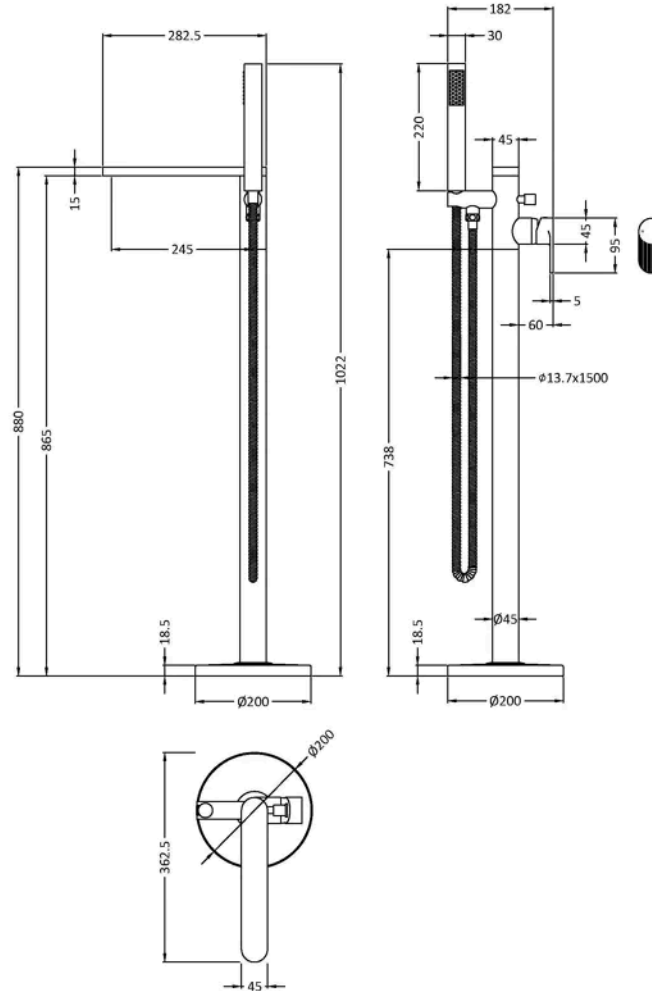

Sales Code: BIN1521F

Barcode: 5056678478707

Brand: nuie

Description: nuie Cyprus Brushed Bronze Freestanding Bath Shower Mixer

Product Dimensions

Product	880 x 200 x 282mm (H x W x D)
Packaged	250 x 400 x 980mm (H x W x D)
Outer Box	500 x 300mm (W x D)
Nett Weight	6.17 kg
Packaged Weight	6.17 kg

Packaging Details

Label Size (mm)	50 x 100
Label Colour	White
Label Qty	1.0000

Product Details

Country of Origin	China
Product Material	Brass
Control Type	Manual
Waste Type	Push Button
WRAS Approved	Yes
Valve/Cartridge Type	Single Lever Cartridge
Colour/Finish	Brushed Bronze
Mount Type	Deck
Style	Contemporary
Handle Type	Lever/Round
Fixings Included	Yes
TMV2 Approved	No
TMV3 Approved	No
Pipe Size	1/2"
Handset Included	No
Hose Included	No
Min Operating Pressure	0.2 Bar
Tap Spout Height	113 mm
Tap Spout Projection	110 mm
Tap Tails Included	Yes
Valve / Cartridge Type	Single Lever Cartridge
Waste Included	No
Wras Approval No	250702036