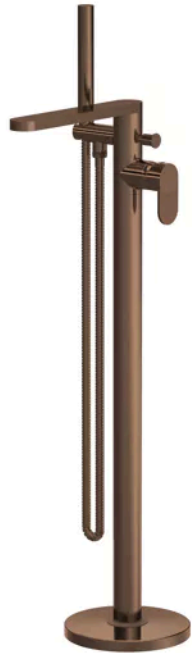

Sales Code: BIN1521F

Barcode: 5056678478707

Brand: nuie

Description: nuie Cyprus Brushed Bronze Freestanding Bath Shower Mixer

Product Dimensions

Product	880 x 200 x 282mm (H x W x D)
Packaged	250 x 400 x 980mm (H x W x D)
Outer Box	500 x 300mm (W x D)
Nett Weight	6.17 kg
Packaged Weight	6.17 kg

Packaging Details

Label Size (mm)	50 x 100
Label Colour	White
Label Qty	1.0000

Product Details

Country of Origin	China
Product Material	Brass
Control Type	Manual
Waste Type	Push Button
WRAS Approved	Yes
Valve/Cartridge Type	Single Lever Cartridge
Colour/Finish	Brushed Bronze
Mount Type	Deck
Style	Contemporary
Handle Type	Lever/Round
Fixings Included	Yes
TMV2 Approved	No
TMV3 Approved	No
Pipe Size	1/2"
Handset Included	No
Hose Included	No
Min Operating Pressure	0.2 Bar
Tap Spout Height	113 mm
Tap Spout Projection	110 mm
Tap Tails Included	Yes
Valve / Cartridge Type	Single Lever Cartridge
Waste Included	No
Wras Approval No	250702036