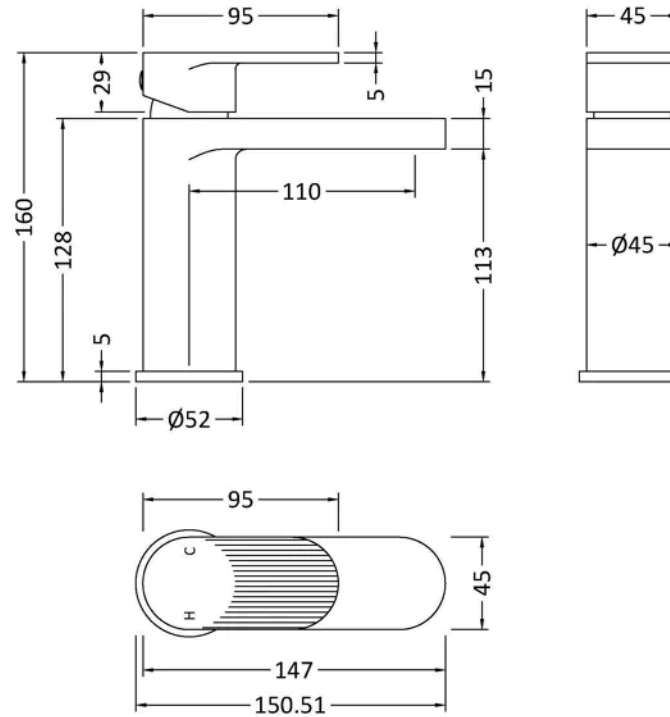

**Sales Code:** BIN1505F

**Barcode:** 5056678478608

**Brand:** nuie

**Description:** nuie Cyprus Brushed Bronze Fluted Mono Basin Mixer With Waste

### Product Dimensions

Product	160 x 52 x 150mm (H x W x D)
Packaged	95 x 225 x 275mm (H x W x D)
Outer Box	500 x 300mm (W x D)
Nett Weight	1.86 kg
Packaged Weight	1.86 kg

### Packaging Details

Label Size (mm)	50 x 100
Label Colour	White
Label Qty	1.0000

### Product Details

Country of Origin	China
Product Material	Brass
Control Type	Manual
Waste Type	Push Button
WRAS Approved	Yes
Valve/Cartridge Type	Single Lever Cartridge
Colour/Finish	Brushed Bronze
Mount Type	Deck
Style	Contemporary
Handle Type	Lever/Round
Fixings Included	Yes
TMV2 Approved	No
TMV3 Approved	No
Pipe Size	1/2"
Handset Included	No
Hose Included	No
Min Operating Pressure	0.2 Bar
Tap Spout Height	113 mm
Tap Spout Projection	110 mm
Tap Tails Included	Yes
Valve / Cartridge Type	Single Lever Cartridge
Waste Included	Yes
Wras Approval No	250702009