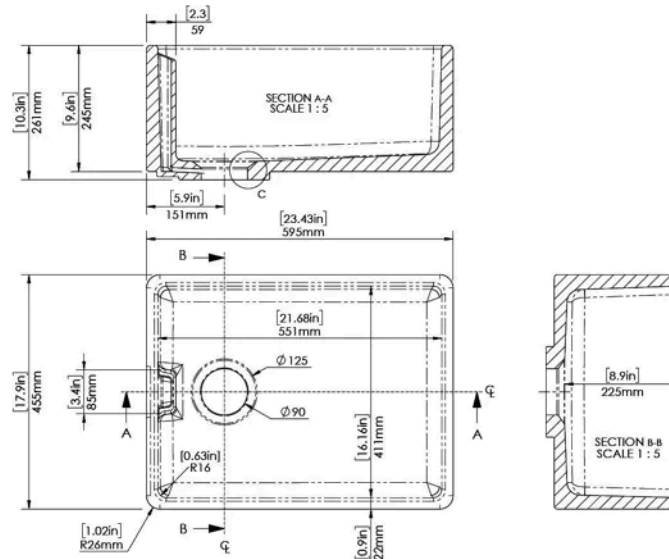

**Sales Code:**  
BE40024

**Barcode:** 5056678435151

**Brand:** Fireclay  
Sinks

**Description:** nuie 595mm x 455mm x 254mm Fireclay Soft Black Single Bowl Belfast Sink With Offset Waste And Weir Overflow

**Product Dimensions**

Product	245 x 595 x 455mm (H x W x D)
Packaged	295 x 612 x 460mm (H x W x D)
Nett Weight	30.5 kg
Packaged Weight	31 kg

**Product Details**

Country of Origin	United Arab Emirates
Product Material	Fireclay
Colour/Finish	Soft Black
Style	Traditional
Inner Bowl Depth	411 mm
Inner Bowl Height	225 mm
Inner Bowl Width	551 mm
No. Of Tapholes	No Tapholes
Number Of Bowls	1
Overflow Included	Yes
Sink Thickness	22 mm
Tap Included	No
Waste Included	No
Waste Size Required	90mm