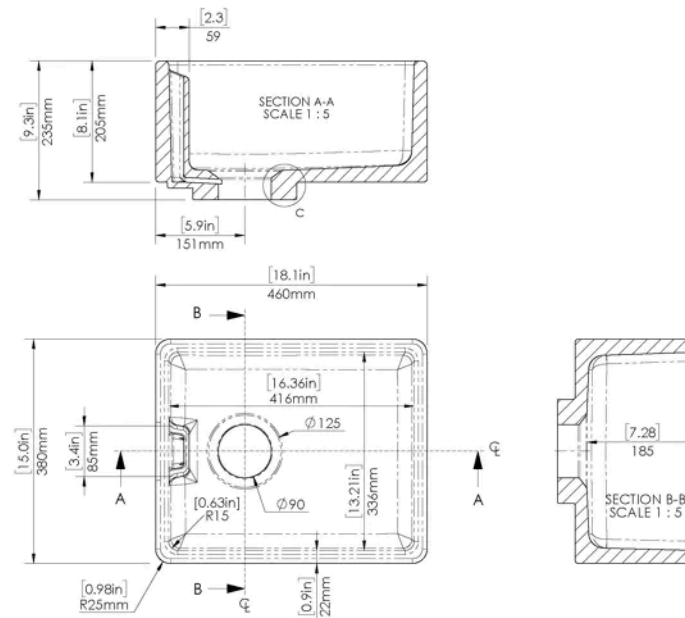

Sales Code:
BE11018

Barcode: 5056462649368

Brand: Fireclay
Sinks

Description: nuie 460mm x 380mm x 205mm Fireclay White Single Bowl Belfast Sink With Offset Waste And Weir Overflow

Product Dimensions

Product	205 x 460 x 380mm (H x W x D)
Packaged	255 x 470 x 395mm (H x W x D)
Nett Weight	24.5 kg
Packaged Weight	25 kg

Product Details

Country of Origin	United Arab Emirates
Product Material	Fireclay
Colour/Finish	White
Style	Traditional
Inner Bowl Depth	336 mm
Inner Bowl Height	185 mm
Inner Bowl Width	416 mm
No. Of Tapholes	No Tapholes
Number Of Bowls	1
Overflow Included	Yes
Sink Thickness	22 mm
Tap Included	No
Waste Included	No
Waste Size Required	90mm