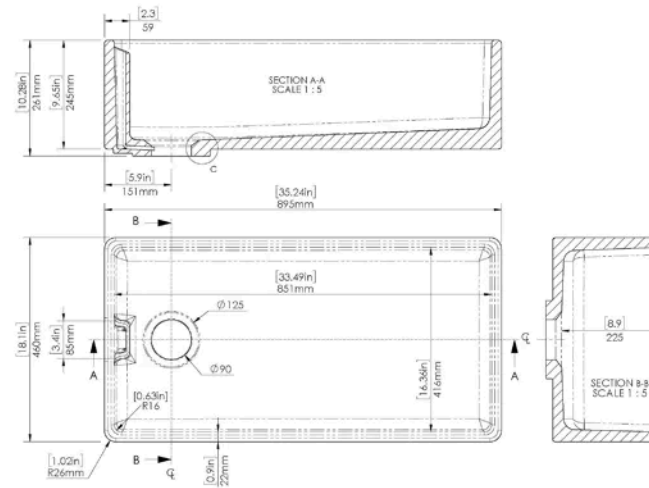

Sales Code:
BE10036

Barcode: 5056462649405

Brand: Fireclay
Sinks

Description: nuie 895mm x 460mm x 245mm Fireclay White Single Bowl Belfast Sink With Offset Waste And Weir Overflow

Product Dimensions

Product	245 x 895 x 455mm (H x W x D)
Packaged	290 x 903 x 460mm (H x W x D)
Nett Weight	46.5 kg
Packaged Weight	47 kg

Product Details

Country of Origin	United Arab Emirates
Product Material	Fireclay
Colour/Finish	White
Style	Traditional
Inner Bowl Depth	224 mm
Inner Bowl Height	224 mm
Inner Bowl Width	551 mm
No. Of Tapholes	No Tapholes
Number Of Bowls	1
Overflow Included	Yes
Sink Thickness	22 mm
Tap Included	No
Waste Included	No
Waste Size Required	90mm