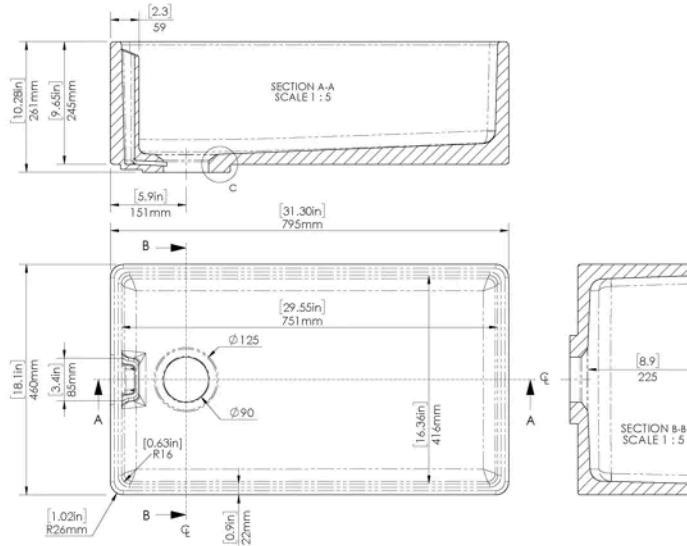

Sales Code:
BE10032

Barcode: 5056462649382

Brand: Fireclay
Sinks

Description: nuie 795mm x 460mm x 245mm Fireclay White Single Bowl Belfast Sink With Offset Waste And Weir Overflow

Product Dimensions

Product	245 x 795 x 460mm (H x W x D)
Packaged	290 x 804 x 468mm (H x W x D)
Nett Weight	40.5 kg
Packaged Weight	41 kg

Product Details

Country of Origin	United Arab Emirates
Product Material	Fireclay
Colour/Finish	White
Style	Traditional
Inner Bowl Depth	411 mm
Inner Bowl Height	224 mm
Inner Bowl Width	551 mm
No. Of Tapholes	No Tapholes
Number Of Bowls	1
Overflow Included	Yes
Sink Thickness	22 mm
Tap Included	No
Waste Included	No
Waste Size Required	90mm