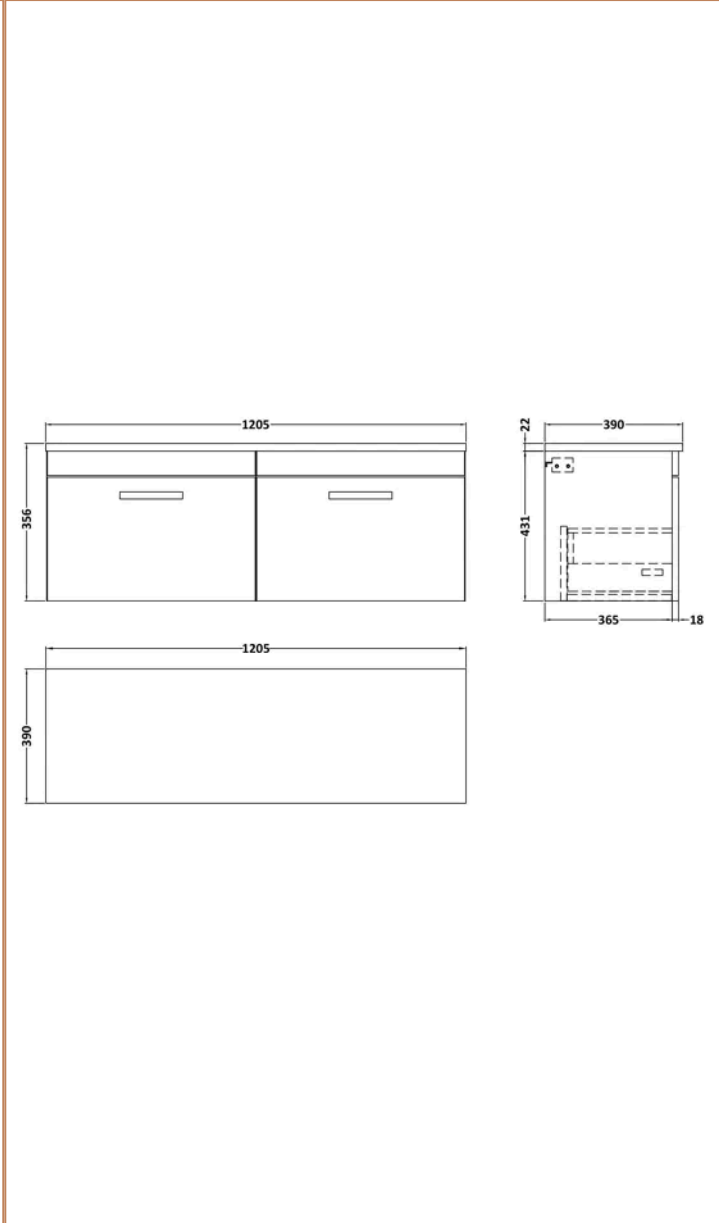

**Sales Code:**  
ATH077LCM2

**Barcode:** 5056678461761

**Brand:** nuie

**Description:** nuie Athena 1200mm Gloss Grey 2 Drawer Wall Hung Vanity With Carrara Laminate Worktop

**Product Dimensions**

Product	452 x 1205 x 390mm (H x W x D)
Packaged	450 x 1220 x 405mm (H x W x D)
Nett Weight	30 kg
Packaged Weight	31 kg

**Product Details**

Country of Origin	China
Product Material	Mfc Painted Gloss
Colour/Finish	Gloss Grey
Mount Type	Wall Hung
Style	Contemporary
Handle Type	Strap
Construction Method	Cam & Wood Dowel
Construction Type	Rigid
Drawer Type	80mm High Metal Soft-close
Fsc Certified	Yes
Handles Included	Yes
Material Thickness	16 mm
No. Drawers	1
Waste Shroud	Yes