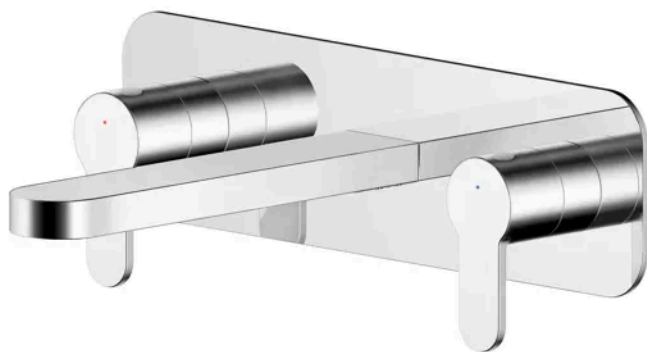

**Sales Code:** ARV350

**Barcode:** 5056211898542

**Brand:** nuie

**Description:** nuie Arvan Chrome 3 Tap Hole Wall Mounted Basin Mixer With Plate

### Product Dimensions

Product	92 x 280 x 193mm (H x W x D)
Packaged	115 x 185 x 325mm (H x W x D)
Outer Box	600 x 390 x 340mm (H x W x D)
Nett Weight	2.2 kg
Packaged Weight	2.2 kg

### Product Details

Country of Origin	China
Product Material	Brass
Control Type	Manual
WRAS Approved	No
Valve/Cartridge Type	1/4 Turn Ceramic Disc
Colour/Finish	Chrome
Mount Type	Wall Hung
Style	Contemporary
Handle Type	Lever/Round
TMV2 Approved	No
TMV3 Approved	No
Pipe Size	1/2"
Pipe Centres	100
Min Operating Pressure	0.2 Bar
Tap Spout Projection	180 mm
Tap Tails Included	Yes
Valve / Cartridge Type	1/4 Turn Ceramic Disc
Waste Included	No