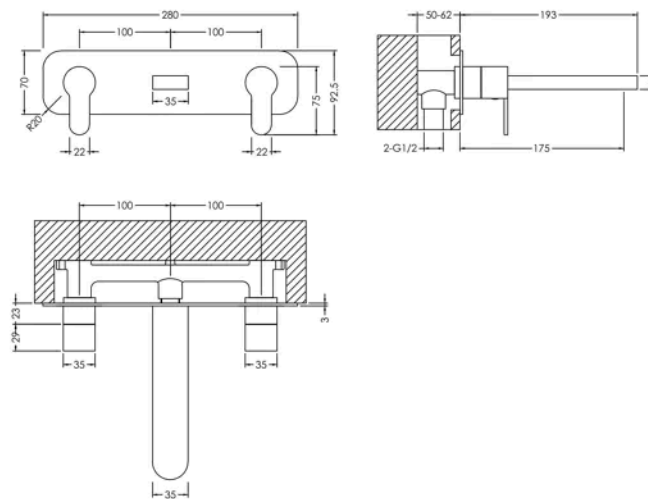

**Sales Code:** ARV350

**Barcode:** 5056211898542

**Brand:** nuie

**Description:** nuie Arvan Chrome 3 Tap Hole Wall Mounted Basin Mixer With Plate

### Product Dimensions

Product	92 x 280 x 193mm (H x W x D)
Packaged	115 x 185 x 325mm (H x W x D)
Outer Box	600 x 390 x 340mm (H x W x D)
Nett Weight	2.2 kg
Packaged Weight	2.2 kg

### Packaging Details

Label Size (mm)	50 x 100
Label Colour	White
Label Qty	1.0000

### Product Details

Country of Origin	China
Product Material	Brass
Control Type	Manual
WRAS Approved	No
Valve/Cartridge Type	1/4 Turn Ceramic Disc
Colour/Finish	Chrome
Mount Type	Wall Hung
Style	Contemporary
Handle Type	Lever/Round
TMV2 Approved	No
TMV3 Approved	No
Pipe Size	1/2"
Pipe Centres	100
Min Operating Pressure	0.2 Bar
Tap Spout Projection	180 mm
Tap Tails Included	Yes
Valve / Cartridge Type	1/4 Turn Ceramic Disc
Waste Included	No