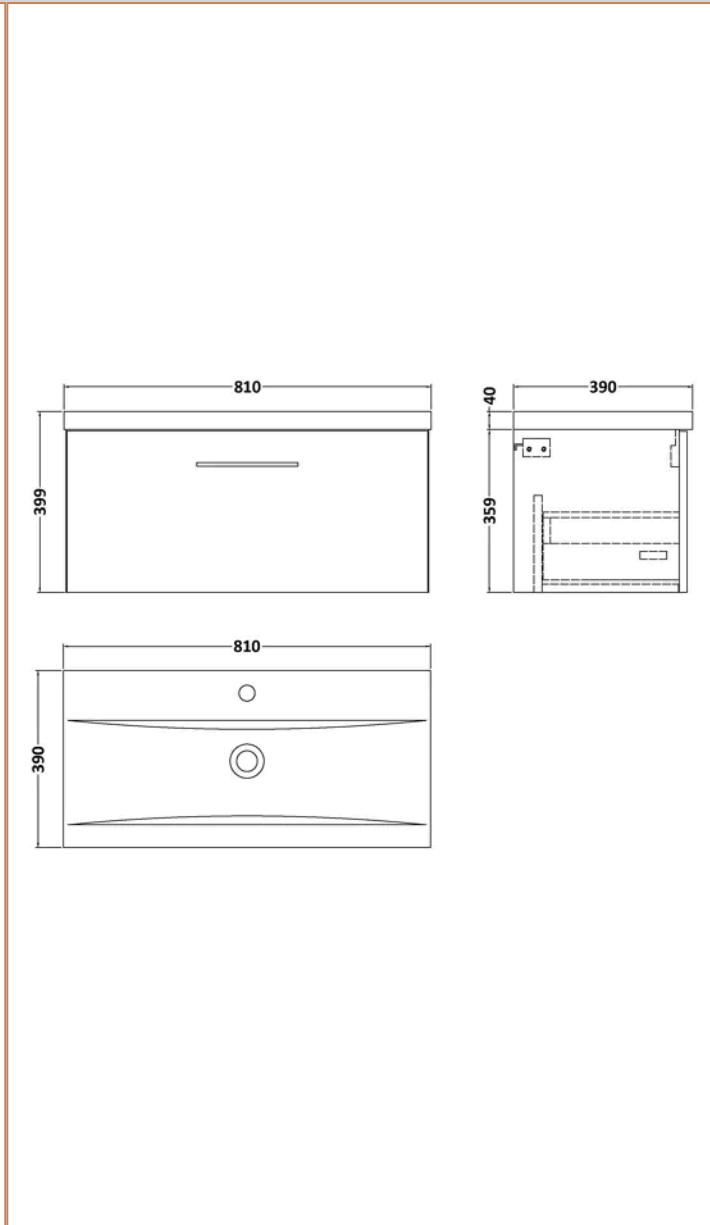

Sales Code: ARN125A

Barcode: 5056462668604

Brand: nuie

Description: nuie Arno 800mm Gloss White 1 Drawer Wall Hung Vanity Unit With Mid-Edge Basin

Product Dimensions

Product	399 x 810 x 390mm (H x W x D)
Packaged	380 x 820 x 405mm (H x W x D)
Nett Weight	32 kg
Packaged Weight	32.5 kg

Product Details

Country of Origin	China
Product Material	Mdf Painted Gloss
Colour/Finish	Gloss White
Mount Type	Wall Hung
Style	Contemporary
Handle Type	D Shape
Construction Method	Cam & Wood Dowel
Construction Type	Rigid
Handles Included	Yes
Inner Bowl Depth	220 mm
Inner Bowl Height	125 mm
Inner Bowl Width	800 mm
Material Thickness	16 mm
No. Drawers	1
No. Of Tapholes	1
Number Of Bowls	1
Overflow Included	Yes
Tap Included	No