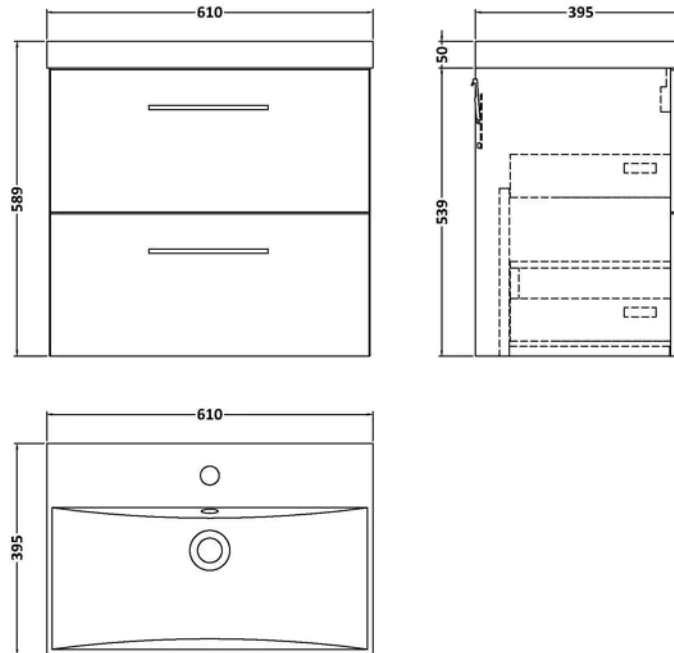

**Sales Code:** ARN124D

**Barcode:** 5056462668208

**Brand:** nuie

**Description:** nuie Arno 600mm Gloss White 2 Drawer Wall Hung Vanity Unit With Thin Edge Basin

### Product Dimensions

Product	589 x 610 x 395mm (H x W x D)
Packaged	560 x 620 x 405mm (H x W x D)
Nett Weight	32.5 kg
Packaged Weight	33.5 kg

### Product Details

Country of Origin	China
Product Material	Mdf Painted Gloss
Colour/Finish	Gloss White
Mount Type	Wall Hung
Style	Contemporary
Handle Type	D Shape
Construction Method	Cam & Wood Dowel
Construction Type	Rigid
Handles Included	Yes
Inner Bowl Depth	220 mm
Inner Bowl Height	125 mm
Inner Bowl Width	600 mm
Material Thickness	16 mm
No. Drawers	2
No. Of Tapholes	1
Number Of Bowls	1
Overflow Included	Yes
Tap Included	No