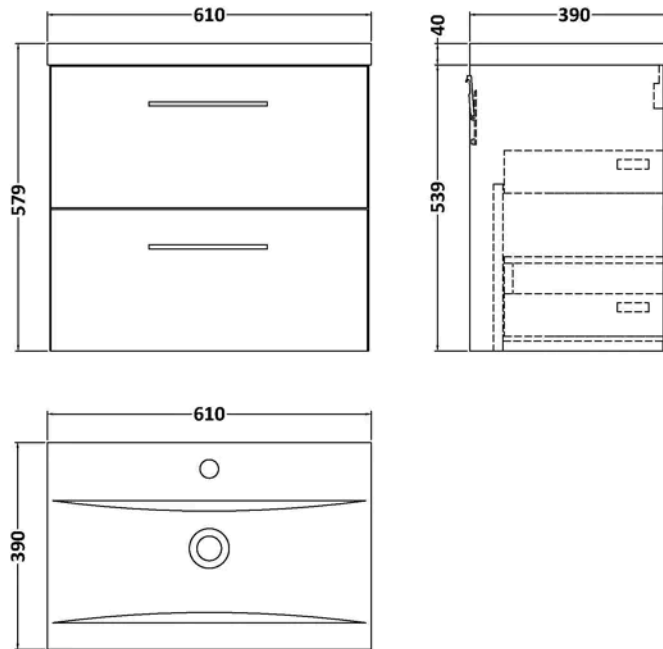

Sales Code: ARN124A

Barcode: 5056462668185

Brand: nuie

Description: nuie Arno 600mm Gloss White 2 Drawer Wall Hung Vanity Unit With Mid-Edge Basin

Product Dimensions

Product	579 x 610 x 390mm (H x W x D)
Packaged	560 x 620 x 405mm (H x W x D)
Nett Weight	32.5 kg
Packaged Weight	33 kg

Product Details

Country of Origin	China
Product Material	Mdf Painted Gloss
Colour/Finish	Gloss White
Mount Type	Wall Hung
Style	Contemporary
Handle Type	D Shape
Construction Method	Cam & Wood Dowel
Construction Type	Rigid
Handles Included	Yes
Inner Bowl Depth	220 mm
Inner Bowl Height	125 mm
Inner Bowl Width	600 mm
Material Thickness	16 mm
No. Drawers	2
No. Of Tapholes	1
Number Of Bowls	1
Overflow Included	Yes
Tap Included	No