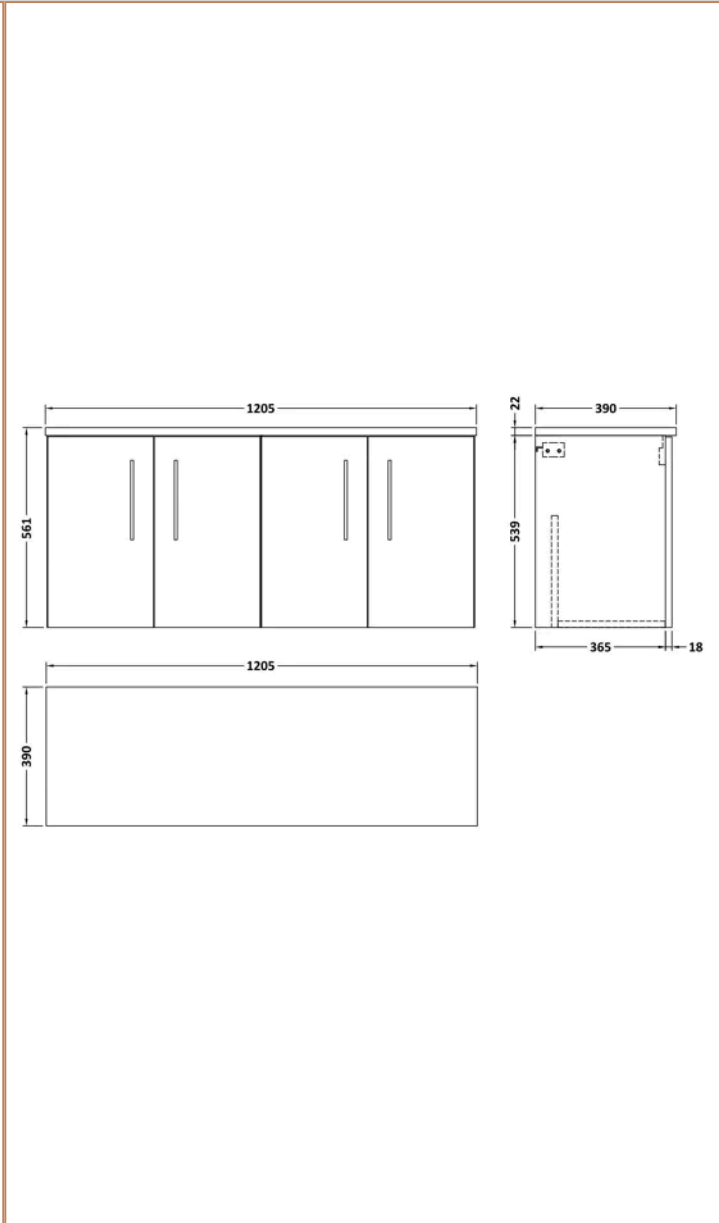

Sales Code: ARN123LCM2 **Barcode:** 5056678456422 **Brand:** nuie **Description:** nuie Arno 1200mm Gloss White 4 Door Wall Hung Vanity With Carrara Laminate Worktop

Product Dimensions

Product	561 x 1205 x 390mm (H x W x D)
Packaged	560 x 1220 x 391mm (H x W x D)
Nett Weight	32.4 kg
Packaged Weight	33.4 kg

Product Details

Country of Origin	China
Product Material	Mfc Painted Gloss
Colour/Finish	Gloss White
Mount Type	Wall Hung
Style	Contemporary
Handle Type	D Shape
Construction Method	Cam & Wood Dowel
Construction Type	Rigid
Fsc Certified	Yes
Handle Material	Metal
Handles Included	Yes
Material Thickness	16 mm
No. Doors	2
Waste Shroud	No