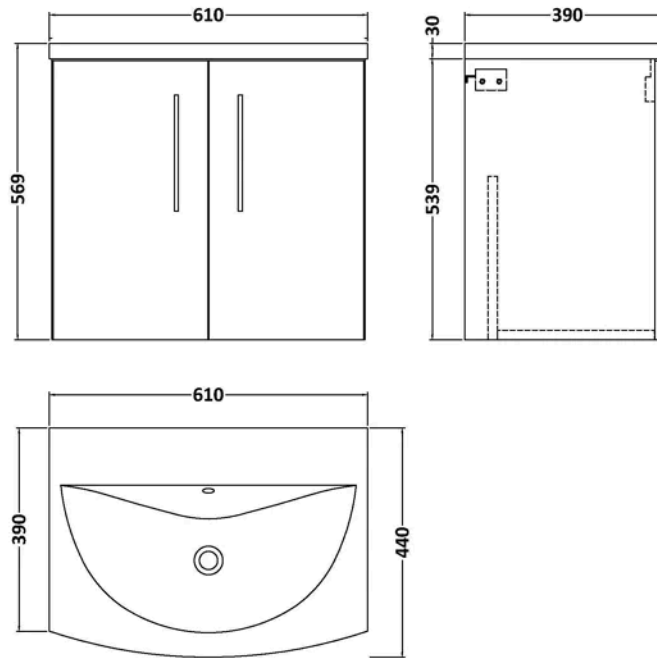

Sales Code: ARN123G

Barcode: 5056462680781

Brand: nuie

Description: nuie Arno 600mm Gloss White 2 Door Wall Hung Vanity Unit With Curved Basin

Product Dimensions

Product	569 x 610 x 440mm (H x W x D)
Packaged	560 x 620 x 405mm (H x W x D)
Nett Weight	25.2 kg
Packaged Weight	26.2 kg

Product Details

Country of Origin	China
Product Material	Mdf Painted Gloss
Colour/Finish	Gloss White
Mount Type	Wall Hung
Style	Contemporary
Handle Type	D Shape
Construction Method	Cam & Wood Dowel
Construction Type	Rigid
Handles Included	Yes
Inner Bowl Depth	220 mm
Inner Bowl Height	125 mm
Inner Bowl Width	600 mm
Material Thickness	16 mm
No. Doors	2
No. Of Tapholes	1
Number Of Bowls	1
Overflow Included	Yes
Tap Included	No