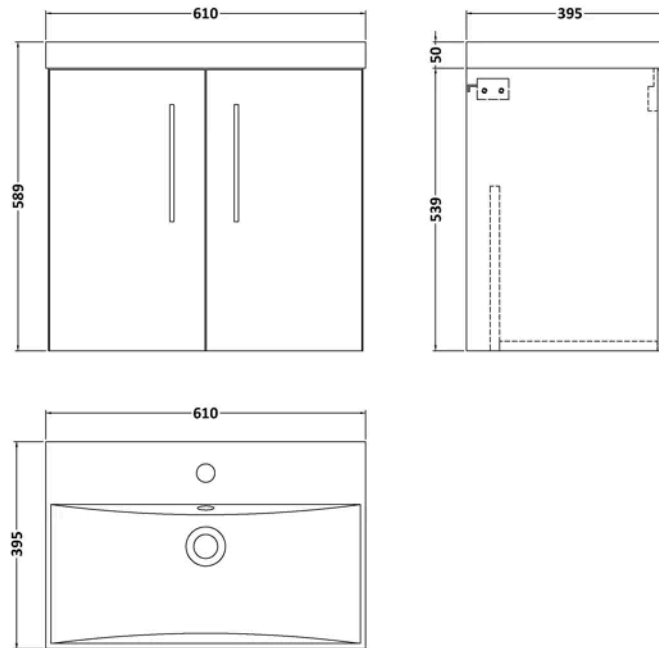

Sales Code: ARN123D

Barcode: 5056462667782

Brand: nuie

Description: nuie Arno 600mm Gloss White 2 Door Wall Hung Vanity Unit With Thin Edge Basin

Product Dimensions

Product	589 x 610 x 395mm (H x W x D)
Packaged	560 x 620 x 405mm (H x W x D)
Nett Weight	25.2 kg
Packaged Weight	26.2 kg

Product Details

Country of Origin	China
Product Material	Mdf Painted Gloss
Colour/Finish	Gloss White
Mount Type	Wall Hung
Style	Contemporary
Handle Type	D Shape
Construction Method	Cam & Wood Dowel
Construction Type	Rigid
Handles Included	Yes
Inner Bowl Depth	220 mm
Inner Bowl Height	125 mm
Inner Bowl Width	600 mm
Material Thickness	16 mm
No. Doors	2
No. Of Tapholes	1
Number Of Bowls	1
Overflow Included	Yes
Tap Included	No