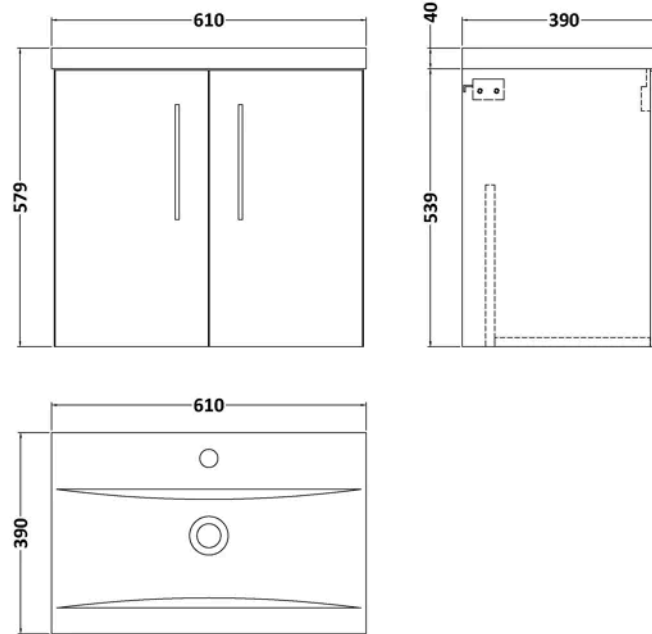

Sales Code: ARN123A

Barcode: 5056462667768

Brand: nuie

Description: nuie Arno 600mm Gloss White 2 Door Wall Hung Vanity Unit With Mid-Edge Basin

Product Dimensions

Product	579 x 610 x 390mm (H x W x D)
Packaged	560 x 620 x 405mm (H x W x D)
Nett Weight	25.2 kg
Packaged Weight	25.7 kg

Product Details

Country of Origin	China
Product Material	Mdf Painted Gloss
Colour/Finish	Gloss White
Mount Type	Wall Hung
Style	Contemporary
Handle Type	D Shape
Construction Method	Cam & Wood Dowel
Construction Type	Rigid
Handles Included	Yes
Inner Bowl Depth	220 mm
Inner Bowl Height	125 mm
Inner Bowl Width	600 mm
Material Thickness	16 mm
No. Doors	2
No. Of Tapholes	1
Number Of Bowls	1
Overflow Included	Yes
Tap Included	No