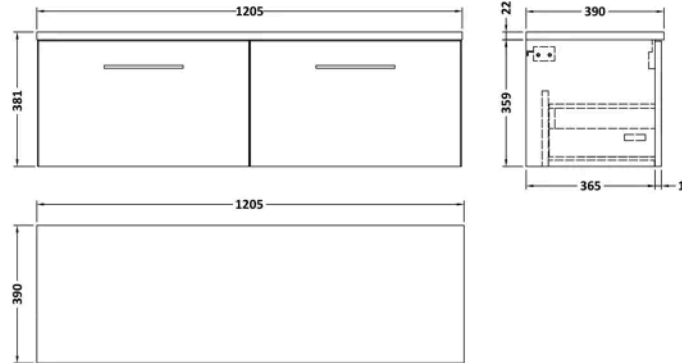

Sales Code:
ARN122LCM2

Barcode: 5056678456385

Brand: nuie

Description: nuie Arno 1200mm Gloss White 2 Drawer Wall Hung Vanity With Carrara Laminate Worktop

Product Dimensions

Product	381 x 1205 x 390mm (H x W x D)
Packaged	380 x 1220 x 405mm (H x W x D)
Nett Weight	30 kg
Packaged Weight	31 kg

Product Details

Country of Origin	China
Product Material	Mfc Painted Gloss
Colour/Finish	Gloss White
Mount Type	Wall Hung
Style	Contemporary
Handle Type	D Shape
Construction Method	Cam & Wood Dowel
Construction Type	Rigid
Drawer Type	80mm High Metal S/C Inc Gallery
Fsc Certified	Yes
Handle Material	Metal
Handles Included	Yes
Material Thickness	16 mm
No. Drawers	1
Waste Shroud	Yes