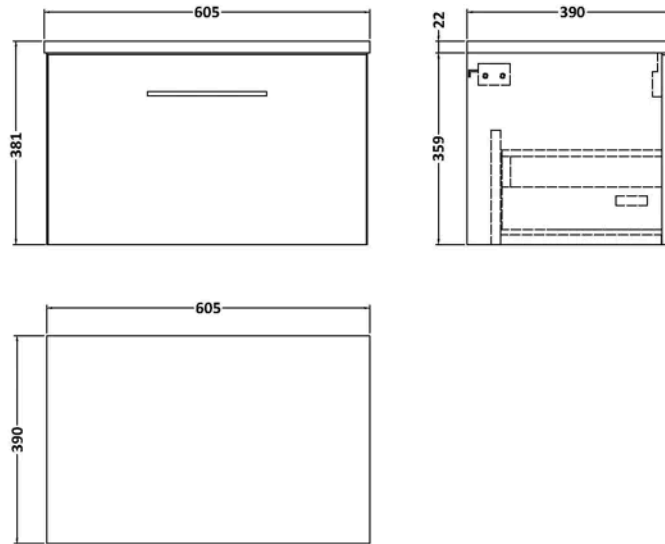

**Sales Code:**  
ARN122LCM

**Barcode:** 5056678454992

**Brand:** nuie

**Description:** nuie Arno 600mm Gloss White 1 Drawer Wall Hung Vanity Unit With Carrara Laminate Worktop

**Product Dimensions**

Product	381 x 605 x 390mm (H x W x D)
Nett Weight	0 kg
Packaged Weight	15.5 kg

**Product Details**

Country of Origin	China
Product Material	Mfc Painted Gloss
Colour/Finish	Gloss White
Mount Type	Wall Hung
Style	Contemporary
Handle Type	D Shape
Construction Method	Cam & Wood Dowel
Construction Type	Rigid
Drawer Type	80mm High Metal Soft-close
Fsc Certified	Yes
Handle Material	Metal
Handles Included	Yes
Material Thickness	16 mm
No. Drawers	1
Waste Shroud	Yes