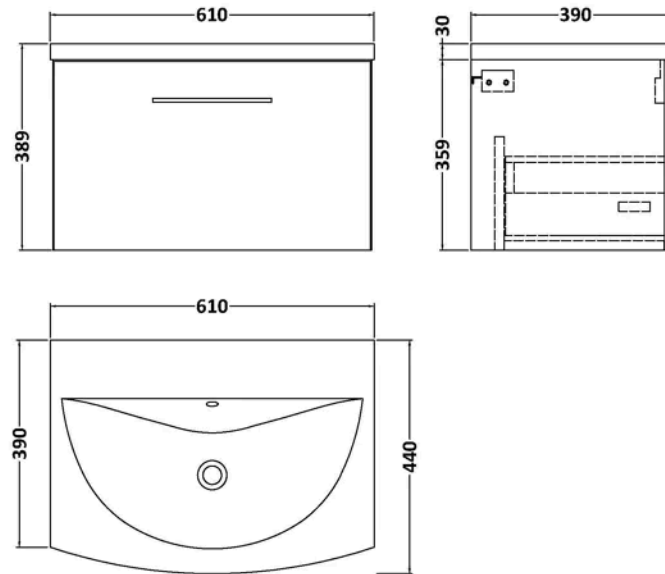

Sales Code: ARN122G

Barcode: 5056462680712

Brand: nuie

Description: nuie Arno 600mm Gloss White 1 Drawer Wall Hung Vanity Unit With Curved Basin

Product Dimensions

Product	389 x 610 x 440mm (H x W x D)
Packaged	380 x 620 x 405mm (H x W x D)
Nett Weight	24 kg
Packaged Weight	25 kg

Product Details

Country of Origin	China
Product Material	Mdf Painted Gloss
Colour/Finish	Gloss White
Mount Type	Wall Hung
Style	Contemporary
Handle Type	D Shape
Construction Method	Cam & Wood Dowel
Construction Type	Rigid
Handles Included	Yes
Inner Bowl Depth	220 mm
Inner Bowl Height	125 mm
Inner Bowl Width	600 mm
Material Thickness	16 mm
No. Drawers	1
No. Of Tapholes	1
Number Of Bowls	1
Overflow Included	Yes
Tap Included	No