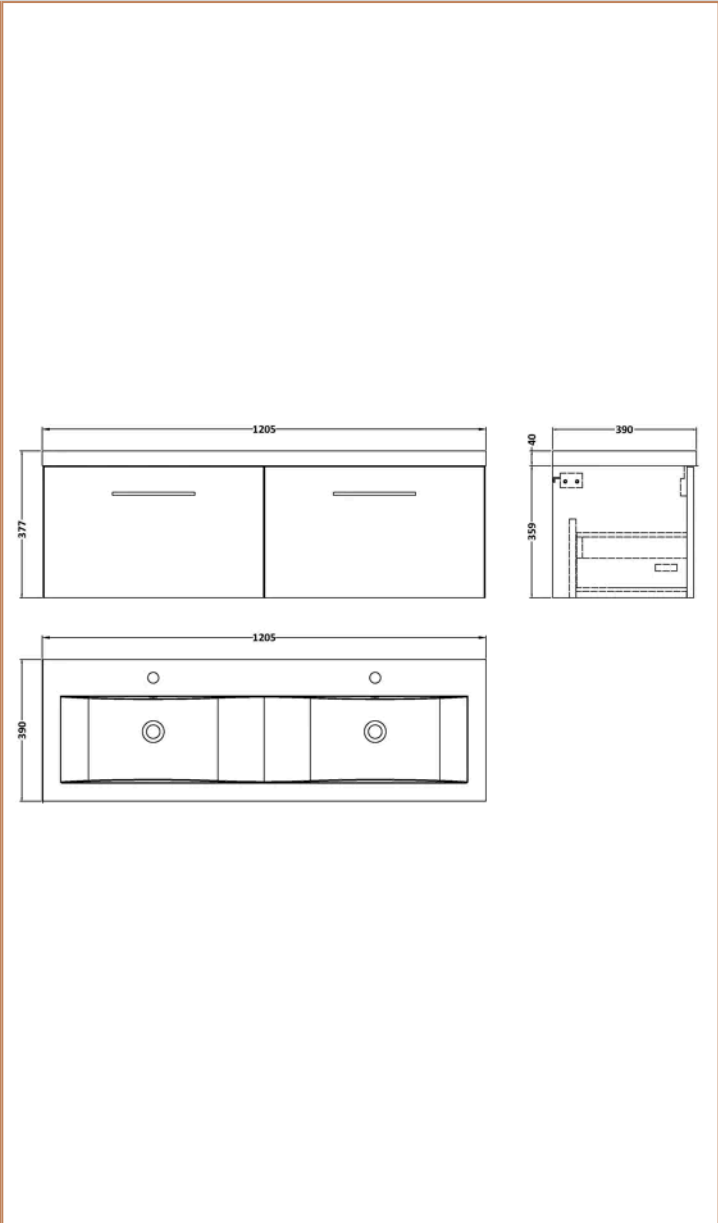

**Sales Code:**  
ARN122F

**Barcode:** 5056462669861

**Brand:** nuie

**Description:** nuie Arno 1200mm Gloss White 2 Drawer Wall Hung Vanity Unit With 2 Tap Hole Ceramic Basin

**Product Dimensions**

Product	399 x 1205 x 383mm (H x W x D)
Packaged	380 x 1220 x 405mm (H x W x D)
Nett Weight	53 kg
Packaged Weight	54 kg

**Product Details**

Country of Origin	China
Product Material	Mfc Painted Gloss
Colour/Finish	Gloss White
Mount Type	Wall Hung
Style	Contemporary
Handle Type	D Shape
Construction Method	Cam & Wood Dowel
Construction Type	Rigid
Drawer Type	80mm High Metal Soft-close
Fsc Certified	Yes
Handle Material	Metal
Handles Included	Yes
Inner Bowl Depth	248 mm
Inner Bowl Height	103 mm
Inner Bowl Width	525 mm
Leg Set Included	No
Legs Included	No
Material Thickness	16 mm
No. Drawers	2
No. Of Tapholes	2
Number Of Bowls	2
Overflow Included	Yes
Tap Included	No
Waste Included	No
Waste Shroud	Yes