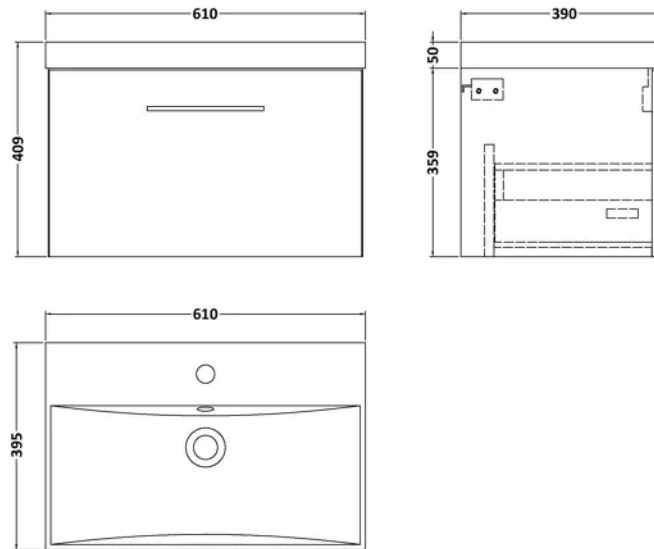

Sales Code: ARN122D

Barcode: 5056462667362

Brand: nuie

Description: nuie Arno 600mm Gloss White 1 Drawer Wall Hung Vanity Unit With Thin Edge Basin

Product Dimensions

Product	409 x 610 x 395mm (H x W x D)
Packaged	380 x 620 x 405mm (H x W x D)
Nett Weight	24 kg
Packaged Weight	25 kg

Product Details

Country of Origin	China
Product Material	Mdf Painted Gloss
Colour/Finish	Gloss White
Mount Type	Wall Hung
Style	Contemporary
Handle Type	D Shape
Construction Method	Cam & Wood Dowel
Construction Type	Rigid
Handles Included	Yes
Inner Bowl Depth	220 mm
Inner Bowl Height	125 mm
Inner Bowl Width	600 mm
Material Thickness	16 mm
No. Drawers	1
No. Of Tapholes	1
Number Of Bowls	1
Overflow Included	Yes
Tap Included	No