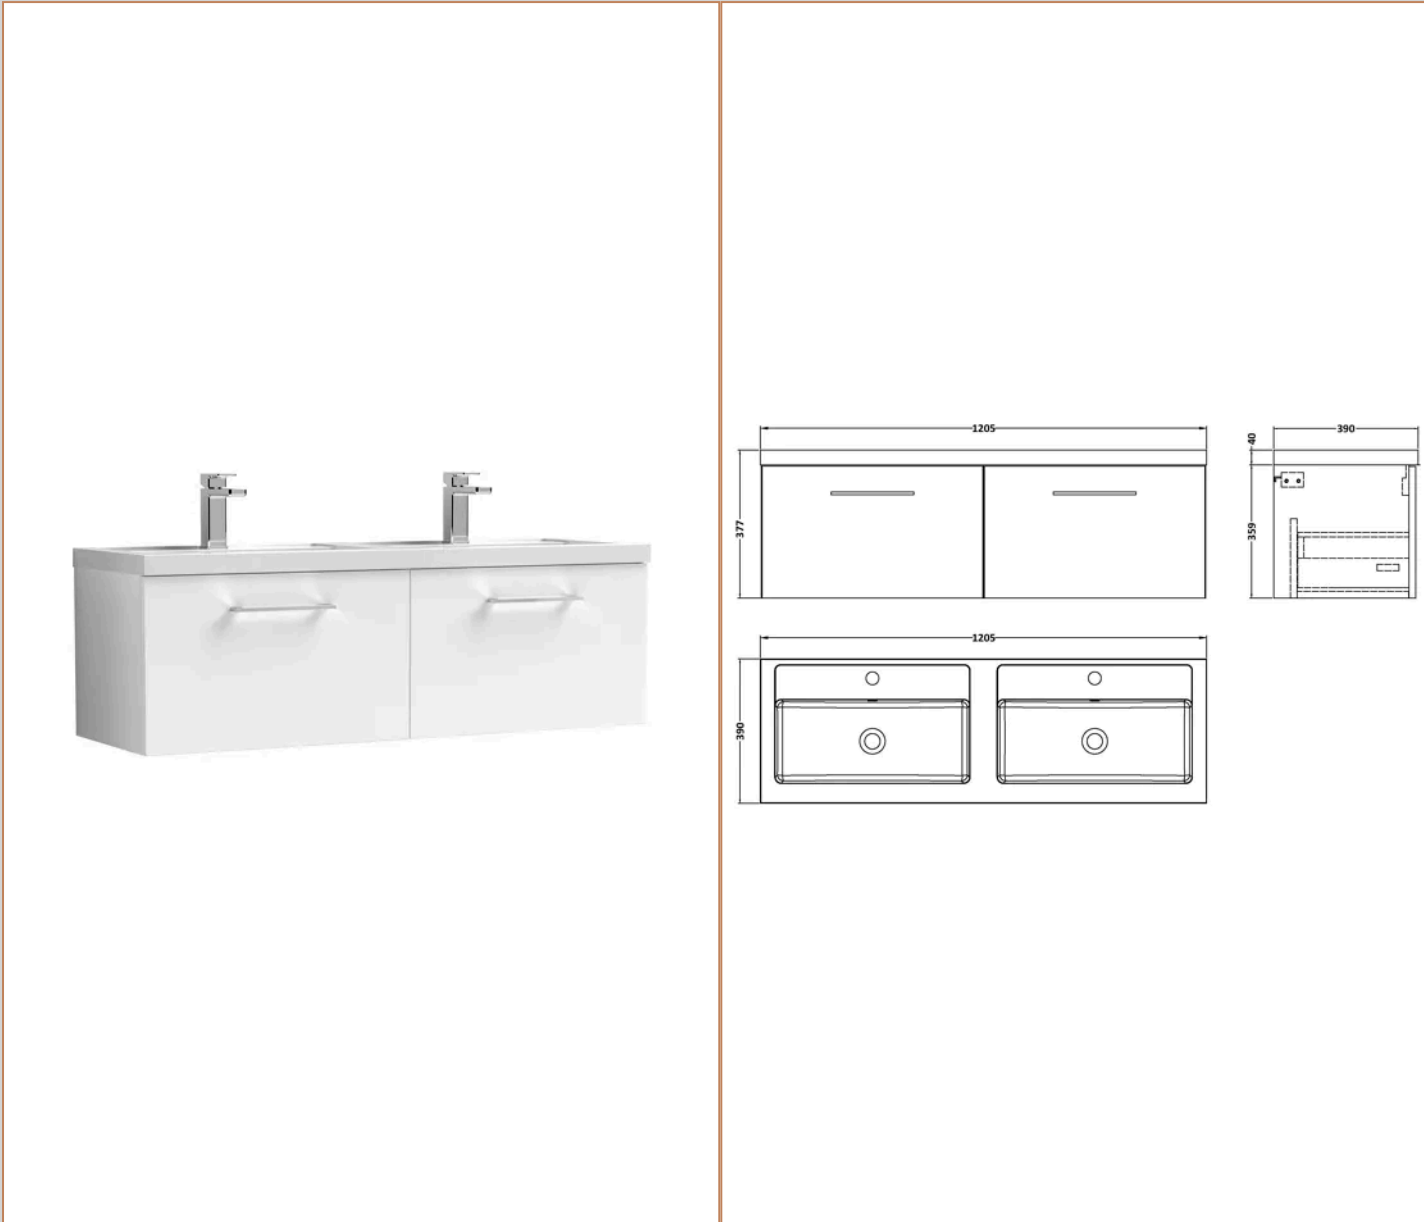

**Sales Code:**  
ARN122C

**Barcode:** 5056462669878

**Brand:** nuie

**Description:** nuie Arno 1200mm Gloss White 2 Drawer Wall Hung Vanity Unit With 2 Tap Hole  
Polymarble basin

**Product Dimensions**

Product	377 x 1205 x 383mm (H x W x D)
Packaged	380 x 1220 x 405mm (H x W x D)
Nett Weight	44.12 kg
Packaged Weight	45.12 kg

**Product Details**

Country of Origin	China
Product Material	Mfc Painted Gloss
Colour/Finish	Gloss White
Mount Type	Wall Hung
Style	Contemporary
Handle Type	D Shape
Construction Method	Cam & Wood Dowel
Construction Type	Rigid
Drawer Type	80mm High Metal Soft-close
Fsc Certified	Yes
Handle Material	Metal
Handles Included	Yes
Inner Bowl Depth	248 mm
Inner Bowl Height	103 mm
Inner Bowl Width	525 mm
Leg Set Included	No
Legs Included	No
Material Thickness	16 mm
No. Drawers	2
No. Of Tapholes	2
Number Of Bowls	2
Overflow Included	Yes
Tap Included	No
Waste Included	No
Waste Shroud	Yes