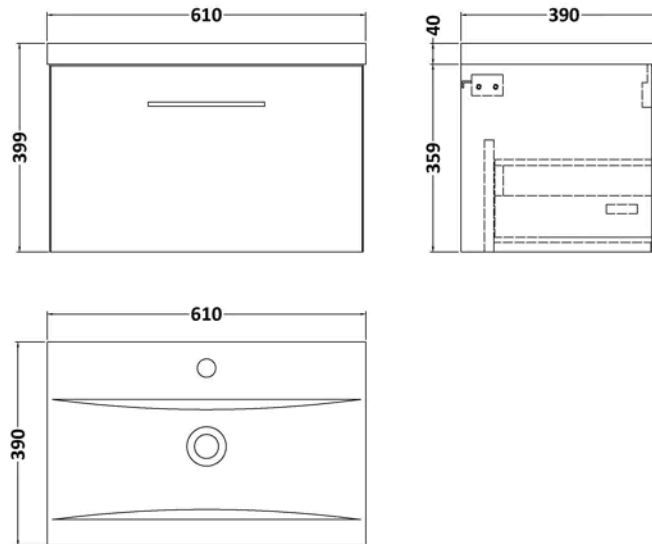

**Sales Code:** ARN122A

**Barcode:** 5056462667348

**Brand:** nuie

**Description:** nuie Arno 600mm Gloss White 1 Drawer Wall Hung Vanity Unit With Mid-Edge Basin

### Product Dimensions

Product	399 x 610 x 390mm (H x W x D)
Packaged	380 x 620 x 405mm (H x W x D)
Nett Weight	24 kg
Packaged Weight	24.5 kg

### Product Details

Country of Origin	China
Product Material	Mdf Painted Gloss
Colour/Finish	Gloss White
Mount Type	Wall Hung
Style	Contemporary
Handle Type	D Shape
Construction Method	Cam & Wood Dowel
Construction Type	Rigid
Handles Included	Yes
Inner Bowl Depth	220 mm
Inner Bowl Height	125 mm
Inner Bowl Width	600 mm
Material Thickness	16 mm
No. Drawers	1
No. Of Tapholes	1
Number Of Bowls	1
Overflow Included	Yes
Tap Included	No