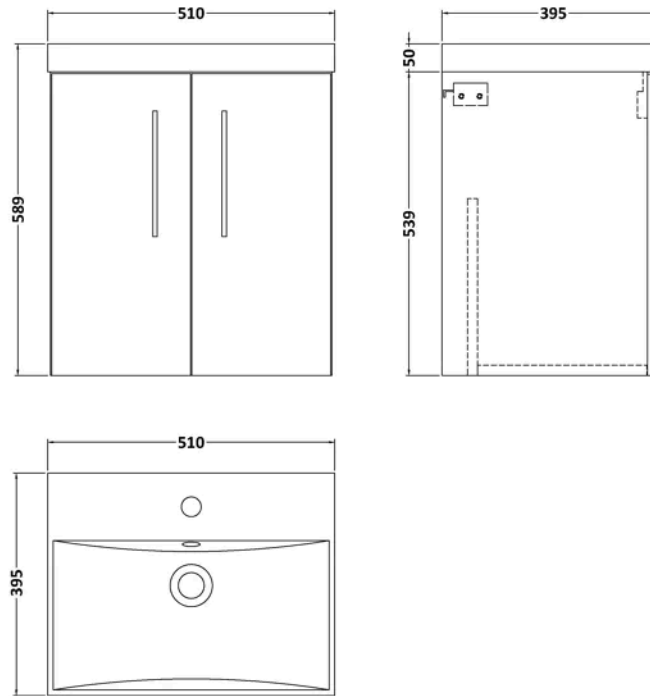

Sales Code: ARN121D

Barcode: 5056462667157

Brand: nuie

Description: nuie Arno 500mm Gloss White 2 Door Wall Hung Vanity Unit With Thin Edge Basin

Product Dimensions

Product	589 x 510 x 395mm (H x W x D)
Packaged	560 x 520 x 405mm (H x W x D)
Nett Weight	22.1 kg
Packaged Weight	23.1 kg

Product Details

Country of Origin	China
Product Material	Mfc Painted Gloss
Colour/Finish	Gloss White
Mount Type	Wall Hung
Style	Contemporary
Handle Type	D Shape
Construction Method	Cam & Wood Dowel
Construction Type	Rigid
Handles Included	Yes
Inner Bowl Depth	220 mm
Inner Bowl Height	125 mm
Inner Bowl Width	500 mm
Material Thickness	16 mm
No. Doors	2
No. Of Tapholes	1
Number Of Bowls	1
Overflow Included	Yes
Tap Included	No