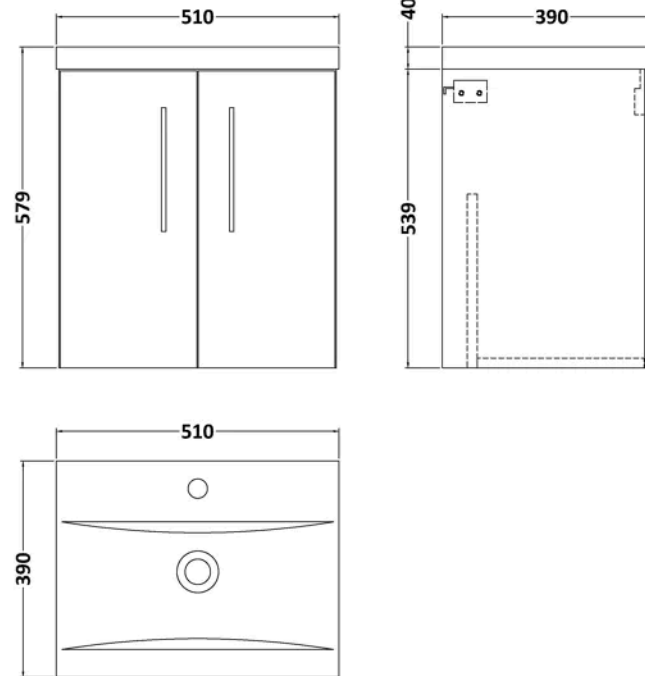

Sales Code: ARN121A

Barcode: 5056462667133

Brand: nuie

Description: nuie Arno 500mm Gloss White 2 Door Wall Hung Vanity Unit With Mid-Edge Basin

Product Dimensions

Product	579 x 510 x 390mm (H x W x D)
Packaged	560 x 520 x 405mm (H x W x D)
Nett Weight	23.14 kg
Packaged Weight	23.64 kg

Product Details

Country of Origin	China
Product Material	Mfc Painted Gloss
Colour/Finish	Gloss White
Mount Type	Wall Hung
Style	Contemporary
Handle Type	D Shape
Construction Method	Cam & Wood Dowel
Construction Type	Rigid
Handles Included	Yes
Inner Bowl Depth	220 mm
Inner Bowl Height	125 mm
Inner Bowl Width	500 mm
Material Thickness	16 mm
No. Doors	2
No. Of Tapholes	1
Number Of Bowls	1
Overflow Included	Yes
Tap Included	No