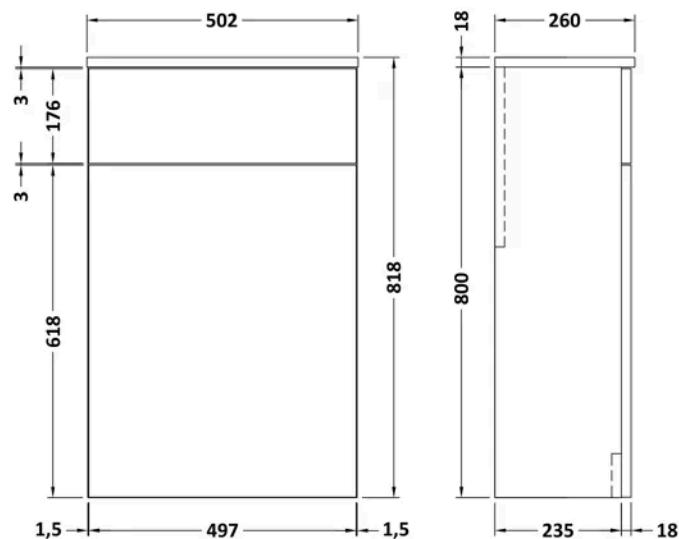

Sales Code: NVF141

Barcode: 5056462618395

Brand: nuie

Description: nuie Arno 500mm Gloss White Floor Standing WC Unit

Product Dimensions

Product	795 x 502 x 260mm (H x W x D)
Packaged	825 x 525 x 260mm (H x W x D)
Nett Weight	13.1 kg
Packaged Weight	13.6 kg

Product Details

Country of Origin	China
Product Material	Mfc Painted Gloss
Colour/Finish	Gloss White
Mount Type	Floor
Style	Contemporary
Construction Method	Cam & Wood Dowel
Construction Type	Rigid
Fsc Certified	Yes
Material Thickness	16 mm