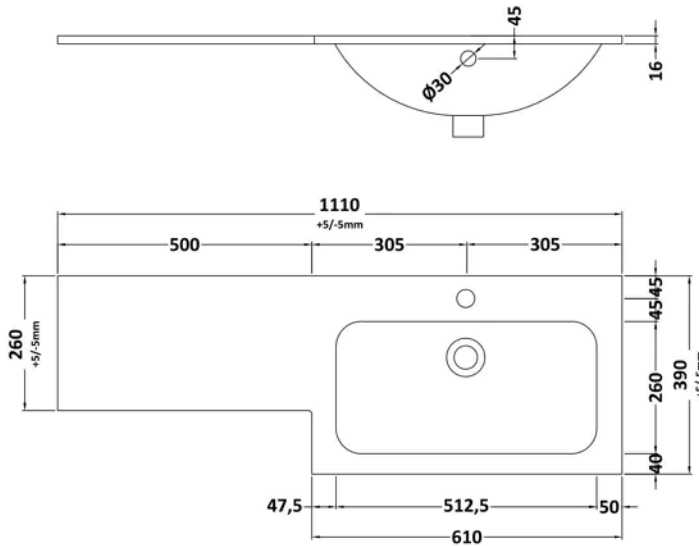

Sales Code: NVF133

Barcode: 5056462660646

Brand: nuie

Description: nuie Arno 600mm Gloss White 2 Drawer Floor Standing Vanity Unit

Product Dimensions

Product	800 x 600 x 383mm (H x W x D)
Packaged	835 x 632 x 391mm (H x W x D)
Nett Weight	26 kg
Packaged Weight	26.5 kg

Product	795 x 502 x 260mm (H x W x D)
Packaged	825 x 525 x 260mm (H x W x D)
Nett Weight	13.1 kg
Packaged Weight	13.6 kg

Product Details

Country of Origin	China
Product Material	Mfc Painted Gloss
Colour/Finish	Gloss White
Mount Type	Floor
Style	Contemporary
Construction Method	Cam & Wood Dowel
Construction Type	Rigid
Fsc Certified	Yes
Material Thickness	16 mm

Sales Code: SBM911R

Barcode: 5056678424292

Brand: nuie

Description: 1 Tap Hole 1100mm Carrera Marble Right Hand Stone Furniture Basin

Product Dimensions

Product	16 x 1110 x 390mm (H x W x D)
Packaged	200 x 1175 x 460mm (H x W x D)
Nett Weight	16.5 kg
Packaged Weight	17 kg

Product Details

Country of Origin	China
Product Material	Stone
Colour/Finish	Carrera Marble
Style	Contemporary
Bottle Trap Included	No
Ce Certified	Yes
Inner Bowl Depth	260 mm
Inner Bowl Height	128 mm
Inner Bowl Width	513 mm
No. Of Tapholes	1
Number Of Bowls	1
Overflow Cover Included	Yes
Overflow Included	Yes
Tap Included	No
Waste Included	No