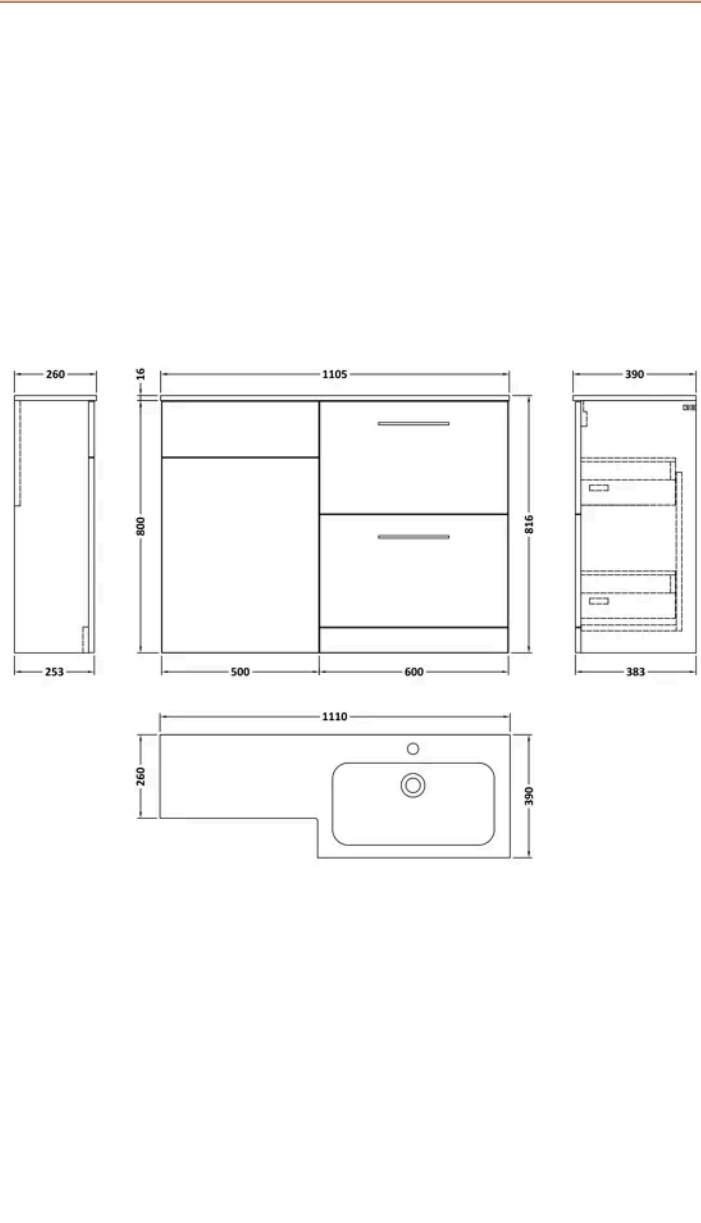

Sales Code:
ARN115R

Barcode: 5056883756133

Brand: nuie

Description: nuie Arno 1100mm Gloss White 2 Drawer Floor Standing Right-Hand Combination Unit With Stone Basin

Product Dimensions

Product	858 x 1105 x 390mm (H x W x D)
Packaged	800 x 1100 x 390mm (H x W x D)
Nett Weight	55.6 kg
Packaged Weight	50.6 kg

Product Details

Country of Origin	China
Product Material	Mfc Painted Gloss,Stone
Colour/Finish	Gloss White
Mount Type	Floor
Style	Contemporary
Handle Type	D Shape
Construction Method	Cam & Wood Dowel
Construction Type	Rigid
Drawer Type	80mm High Metal S/C Inc Gallery
Fsc Certified	Yes
Handles Included	Yes
Inner Bowl Height	128 mm
Leg Set Included	No
Legs Included	No
Material Thickness	16 mm
No. Drawers	2
No. Of Tapholes	1
Number Of Bowls	1
Overflow Cover Included	Yes
Overflow Included	Yes
Tap Included	No
Waste Included	No
Waste Shroud	No

Sales Code: NVF133

Barcode: 5056462660646

Brand: nuie

Description: nuie Arno 600mm Gloss White 2 Drawer Floor Standing Vanity Unit

Product Dimensions

Product	800 x 600 x 383mm (H x W x D)
Packaged	835 x 632 x 391mm (H x W x D)
Nett Weight	26 kg
Packaged Weight	26.5 kg

Product	795 x 502 x 260mm (H x W x D)
Packaged	825 x 525 x 260mm (H x W x D)
Nett Weight	13.1 kg
Packaged Weight	13.6 kg

Product Details

Country of Origin	China
Product Material	Mfc Painted Gloss
Colour/Finish	Gloss White
Mount Type	Floor
Style	Contemporary
Construction Method	Cam & Wood Dowel
Construction Type	Rigid
Fsc Certified	Yes
Material Thickness	16 mm