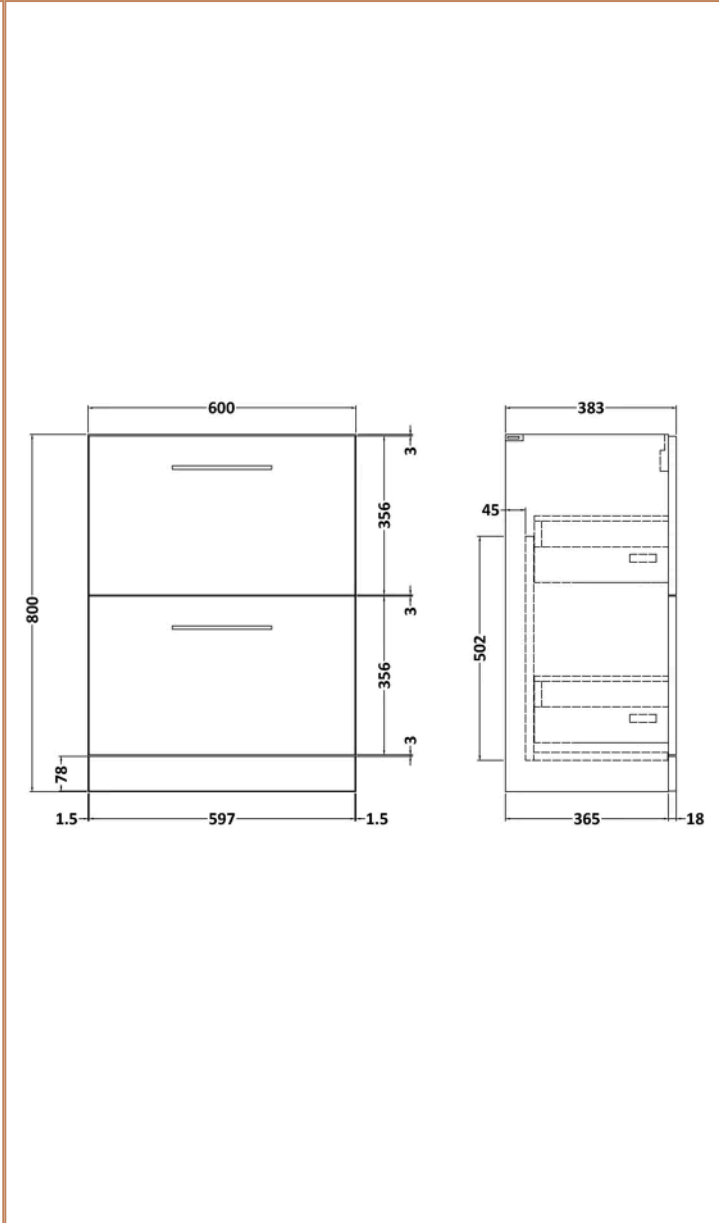

Sales Code:
ARN115R

Barcode: 5056883756133

Brand: nuie

Description: nuie Arno 1100mm Gloss White 2 Drawer Floor Standing Right-Hand Combination Unit With Stone Basin

Product Dimensions

Product	858 x 1105 x 390mm (H x W x D)
Packaged	800 x 1100 x 390mm (H x W x D)
Nett Weight	55.6 kg
Packaged Weight	50.6 kg

Product Details

Country of Origin	China
Product Material	Mfc Painted Gloss,Stone
Colour/Finish	Gloss White
Mount Type	Floor
Style	Contemporary
Handle Type	D Shape
Construction Method	Cam & Wood Dowel
Construction Type	Rigid
Drawer Type	80mm High Metal S/C Inc Gallery
Fsc Certified	Yes
Handles Included	Yes
Inner Bowl Height	128 mm
Leg Set Included	No
Legs Included	No
Material Thickness	16 mm
No. Drawers	2
No. Of Tapholes	1
Number Of Bowls	1
Overflow Cover Included	Yes
Overflow Included	Yes
Tap Included	No
Waste Included	No
Waste Shroud	No

Sales Code: NVF133

Barcode: 5056462660646

Brand: nuie

Description: nuie Arno 600mm Gloss White 2 Drawer Floor Standing Vanity Unit

Product Dimensions

Product	800 x 600 x 383mm (H x W x D)
Packaged	835 x 632 x 391mm (H x W x D)
Nett Weight	26 kg
Packaged Weight	26.5 kg

Product	795 x 502 x 260mm (H x W x D)
Packaged	825 x 525 x 260mm (H x W x D)
Nett Weight	13.1 kg
Packaged Weight	13.6 kg

Product Details

Country of Origin	China
Product Material	Mfc Painted Gloss
Colour/Finish	Gloss White
Mount Type	Floor
Style	Contemporary
Construction Method	Cam & Wood Dowel
Construction Type	Rigid
Fsc Certified	Yes
Material Thickness	16 mm