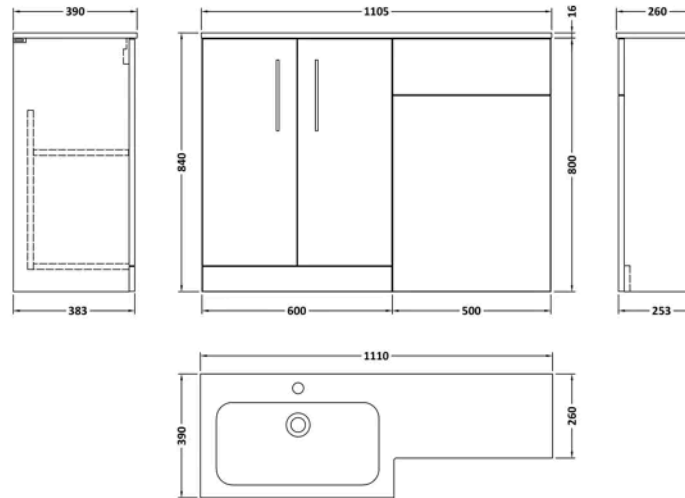

Sales Code:
ARN113L

Barcode: 5056817713706

Brand: nuie

Description: nuie Arno 1100mm Gloss White 2 Door Floor Standing Left-Hand Combination Unit With Stone Basin

Product Dimensions

Product	858 x 1105 x 390mm (H x W x D)
Packaged	800 x 1100 x 390mm (H x W x D)
Nett Weight	49.1 kg
Packaged Weight	50.6 kg

Product Details

Country of Origin	China
Product Material	Mfc Painted Gloss,Stone
Colour/Finish	Gloss White
Mount Type	Floor
Style	Contemporary
Handle Type	D Shape
Construction Method	Cam & Wood Dowel
Construction Type	Rigid
Fsc Certified	Yes
Handles Included	Yes
Leg Set Included	No
Legs Included	No
Material Thickness	16 mm
No. Doors	2
No. Of Tapholes	1
No. Shelves	1
Number Of Bowls	1
Number Of Shelves	1
Overflow Cover Included	Yes
Overflow Included	Yes
Tap Included	No
Waste Included	No
Waste Shroud	No