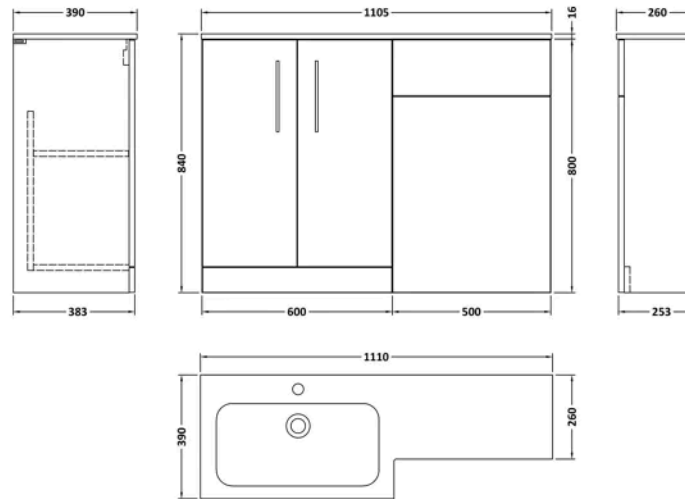

Sales Code:
ARN112L

Barcode: 5056817713522

Brand: nuie

Description: nuie Arno 1100mm Gloss White 2 Door Floor Standing Left-Hand Combination Unit With Stone Basin

Product Dimensions

Product	858 x 1105 x 390mm (H x W x D)
Packaged	800 x 1100 x 390mm (H x W x D)
Nett Weight	49.1 kg
Packaged Weight	50.6 kg

Product Details

Country of Origin	China
Product Material	Mfc Painted Gloss,Stone
Colour/Finish	Gloss White
Mount Type	Floor
Style	Contemporary
Handle Type	D Shape
Construction Method	Cam & Wood Dowel
Construction Type	Rigid
Fsc Certified	Yes
Handles Included	Yes
Leg Set Included	No
Legs Included	No
Material Thickness	16 mm
No. Doors	2
No. Of Tapholes	1
No. Shelves	1
Number Of Bowls	1
Number Of Shelves	1
Overflow Cover Included	Yes
Overflow Included	Yes
Tap Included	No
Waste Included	No
Waste Shroud	No