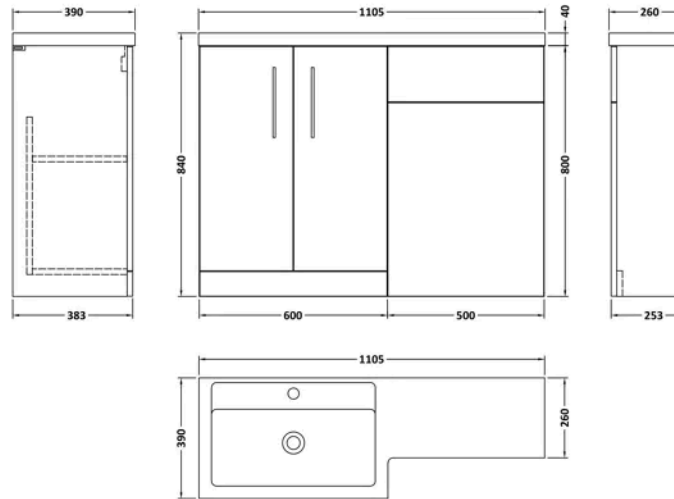

Sales Code:
ARN111L

Barcode: 5056462626550

Brand: nuie

Description: nuie Arno 1100mm Gloss White 2 Door Floor Standing Left-Hand Combination Unit With Polymarble Basin

Product Dimensions

Product	858 x 1105 x 390mm (H x W x D)
Packaged	800 x 1110 x 390mm (H x W x D)
Nett Weight	43 kg
Packaged Weight	48 kg

Product Details

Country of Origin	China
Product Material	Mfc Painted Gloss
Colour/Finish	Gloss White
Mount Type	Floor
Style	Contemporary
Handle Type	D Shape
Construction Method	Cam & Wood Dowel
Construction Type	Rigid
Fsc Certified	Yes
Handle Material	Metal
Handles Included	Yes
Inner Bowl Depth	250 mm
Inner Bowl Height	103 mm
Inner Bowl Width	525 mm
Leg Set Included	No
Legs Included	No
Material Thickness	16 mm
No. Doors	2
No. Of Tapholes	1
No. Shelves	1
Number Of Bowls	1
Number Of Shelves	1
Overflow Included	Yes
Tap Included	No
Waste Included	No
Waste Shroud	No