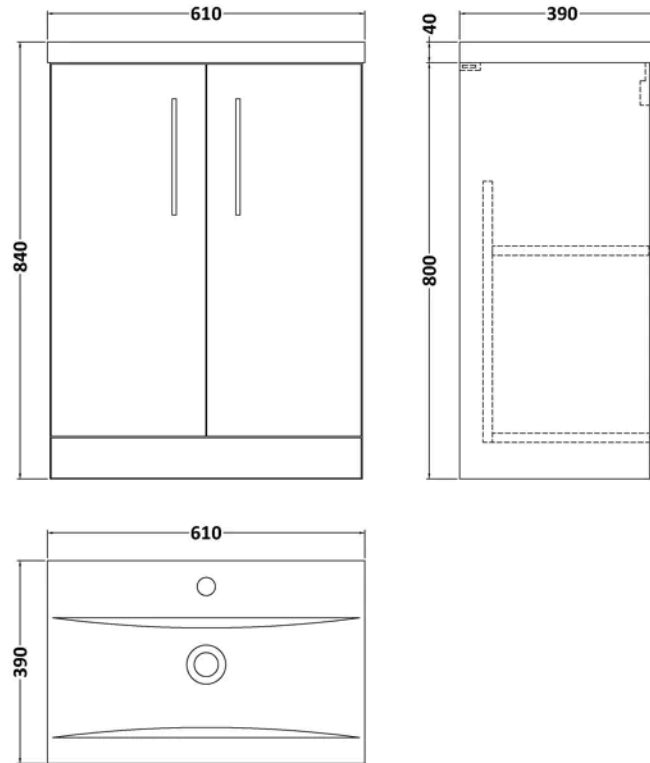

**Sales Code:** ARN103A

**Barcode:** 5056462614793

**Brand:** nuie

**Description:** nuie Arno 600mm Gloss White 2 Door Floor Standing Vanity Unit With Mid-Edge Basin

### Product Dimensions

Product	840 x 610 x 390mm (H x W x D)
Packaged	55 x 55 x 55mm (H x W x D)
Nett Weight	0.1 kg
Packaged Weight	0.1 kg

### Product Details

Country of Origin	China
Product Material	Mfc
Colour/Finish	Gloss White
Mount Type	Floor
Style	Contemporary
Handle Type	D Shape
Construction Method	Cam & Wood Dowel
Construction Type	Rigid
Fsc Certified	Yes
Handle Material	Metal
Handles Included	Yes
Inner Bowl Depth	220 mm
Inner Bowl Height	125 mm
Inner Bowl Width	600 mm
Leg Set Included	No
Legs Included	No
Material Thickness	16 mm
No. Doors	2
No. Of Tapholes	1
Number Of Bowls	1
Overflow Included	Yes
Tap Included	No
Waste Included	No