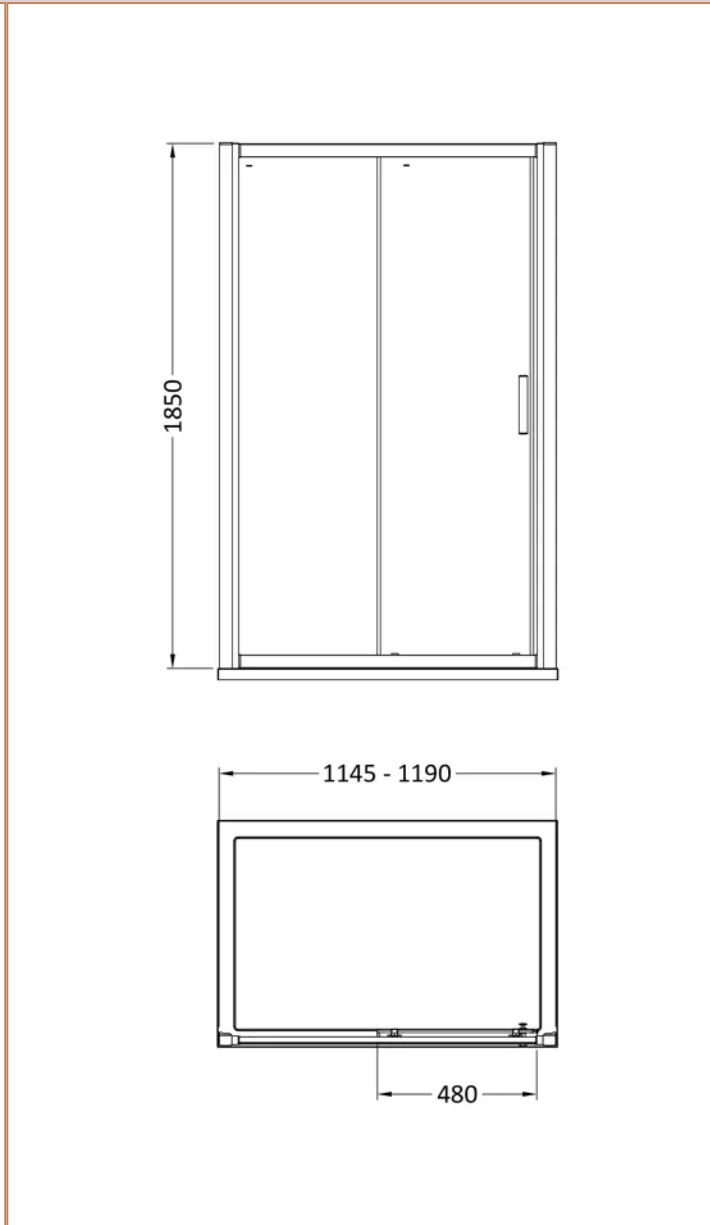

Sales Code: AQLS12

Barcode: 5055369080229

Brand: nuie

Description: Hudson Reed Pacific 1200mm Chrome Sliding Shower Door - Square T Shape Handle

Product Dimensions

Product	1850 x 1190 x 44mm (H x W x D)
Packaged	1910 x 830 x 650mm (H x W x D)
Nett Weight	37.3 kg
Packaged Weight	37.3 kg

Packaging Details

Label Size (mm)	50 x 100
-----------------	----------

Product Details

Country of Origin	China
Product Material	Aluminium, Metal
Colour/Finish	Chrome
Style	Contemporary
Handle Type	Square T Shape
Fixings Included	Yes
Easy Clean	No
Adjustment Max	1190
Adjustment Min	1145
Ce Certified	Yes
Declaration Of Performance	Yes
Easy Fit	Yes
Enclosure Design	Framed
Entry Width	480 mm
Frame Finish	Chrome
Glass Thickness	6 mm
Handles Included	Yes
No. Doors	1
Support Bar Included	No
Ukca Certified	Yes
Wheel Type	Dual Quick Release