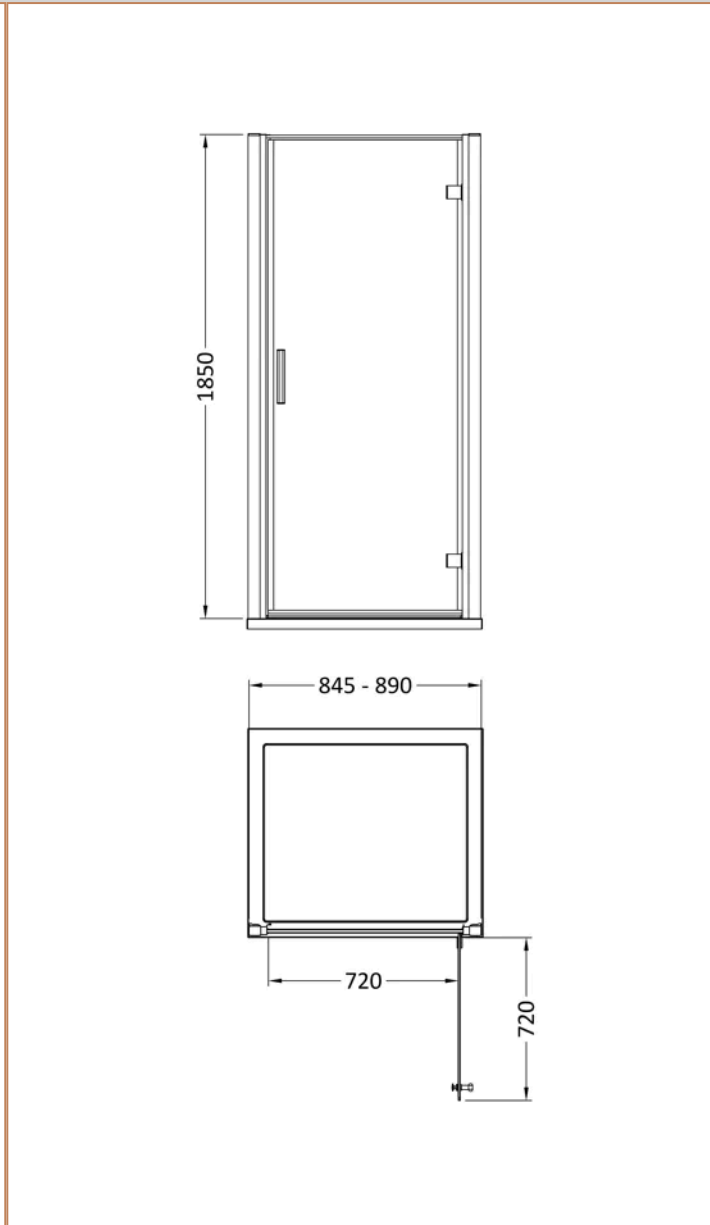

**Sales Code:** AQHD90

**Barcode:** 5055369080380

**Brand:** nuie

**Description:** Hudson Reed Pacific 900mm Chrome Hinged Shower Door - Square T Shape Handle

**Product Dimensions**

Product	1850 x 890 x 44mm (H x W x D)
Packaged	1910 x 930 x 65mm (H x W x D)
Nett Weight	29.2 kg
Packaged Weight	29.2 kg

**Packaging Details**

Label Size (mm)	50 x 100
-----------------	----------

**Product Details**

Country of Origin	China
Product Material	Aluminium, Metal
Colour/Finish	Chrome
Style	Contemporary
Handle Type	Square T Shape
Fixings Included	Yes
Easy Clean	No
Adjustment Max	890
Adjustment Min	845
Ce Certified	Yes
Declaration Of Performance	Yes
Easy Fit	No
Enclosure Design	Framed
Entry Width	720 mm
Frame Finish	Chrome
Glass Thickness	6 mm
Handles Included	Yes
No. Doors	1
Support Bar Included	No
Swing Out Dimension	720 mm
Ukca Certified	Yes