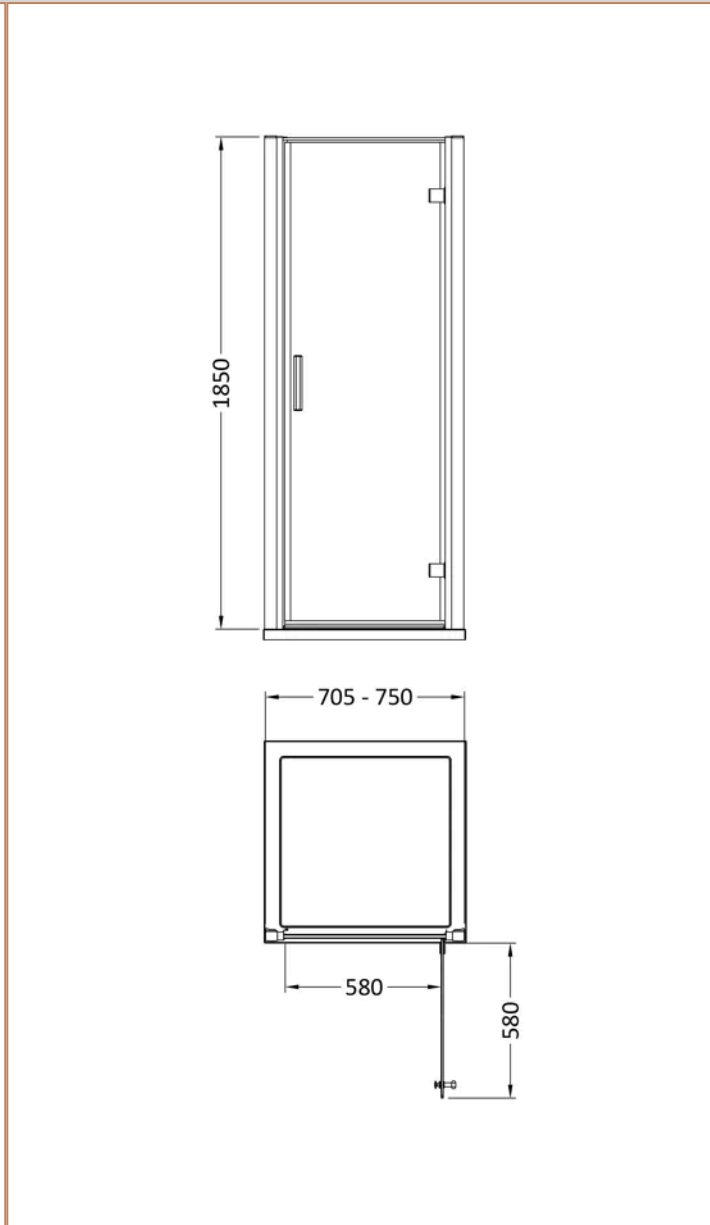

**Sales Code:** AQHD76

**Barcode:** 5055369080366

**Brand:** nuie

**Description:** Hudson Reed Pacific 760mm Chrome Hinged Shower Door

**Product Dimensions**

Product	1850 x 750 x 44mm (H x W x D)
Packaged	1910 x 790 x 65mm (H x W x D)
Nett Weight	25.1 kg
Packaged Weight	25.1 kg

**Packaging Details**

Label Size (mm)	50 x 100
-----------------	----------

**Product Details**

Country of Origin	China
Product Material	Aluminium, Metal
Colour/Finish	Chrome
Style	Contemporary
Handle Type	Square T Shape
Fixings Included	Yes
Easy Clean	No
Adjustment Max	750
Adjustment Min	705
Ce Certified	Yes
Declaration Of Performance	Yes
Easy Fit	No
Enclosure Design	Framed
Entry Width	580 mm
Frame Finish	Chrome
Glass Thickness	6 mm
Handles Included	Yes
No. Doors	1
Support Bar Included	No
Swing Out Dimension	580 mm
Ukca Certified	Yes