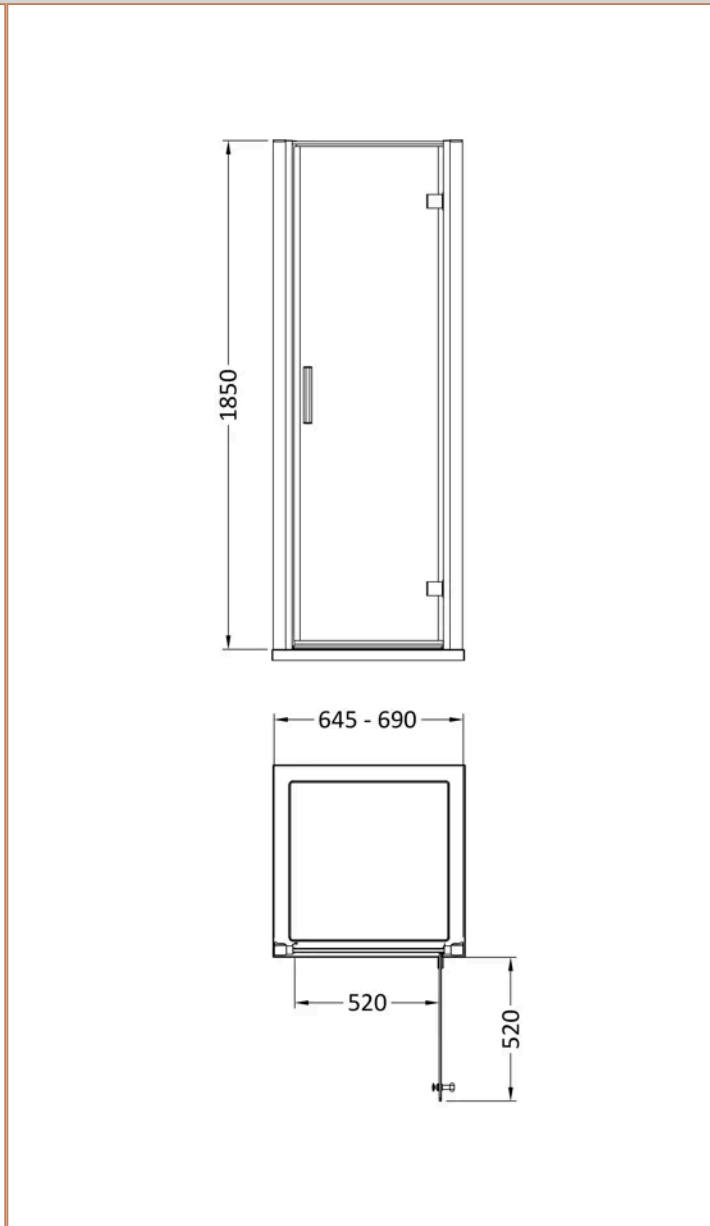

Sales Code: AQHD70

Barcode: 5055369080359

Brand: nuie

Description: Hudson Reed Pacific 700mm Chrome Hinged Shower Door - Square T Shape Handle

Product Dimensions

Product	1850 x 690 x 44mm (H x W x D)
Packaged	1910 x 730 x 65mm (H x W x D)
Nett Weight	24.5 kg
Packaged Weight	24.5 kg

Packaging Details

Label Size (mm)	50 x 100
-----------------	----------

Product Details

Country of Origin	China
Product Material	Aluminium, Metal
Colour/Finish	Chrome
Style	Contemporary
Handle Type	Square T Shape
Fixings Included	Yes
Easy Clean	No
Adjustment Max	690
Adjustment Min	645
Ce Certified	Yes
Declaration Of Performance	Yes
Easy Fit	No
Enclosure Design	Framed
Entry Width	520 mm
Frame Finish	Chrome
Glass Thickness	6 mm
Handles Included	Yes
No. Doors	1
Support Bar Included	No
Swing Out Dimension	520 mm
Ukca Certified	Yes